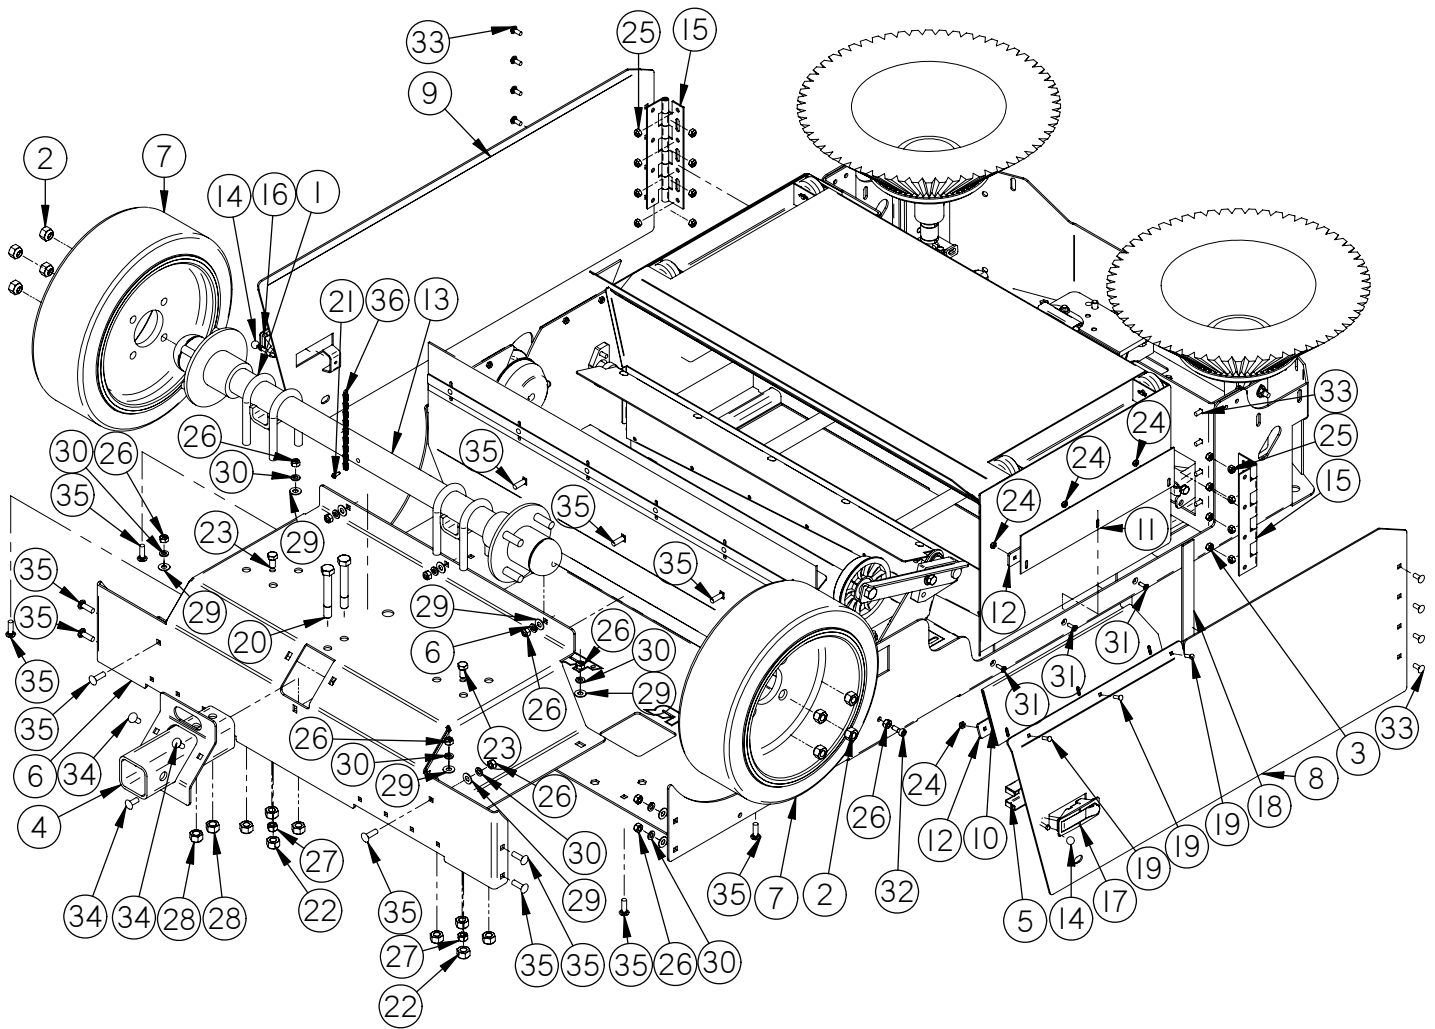

Rear Axle

Item	Part No.	Part Description	Qty.
1	290-6186	1/2-20 X 1-1/4 " U BOLT	4
2	290-6187	LUG NUT, 1/2"- 20	8
3	349-1100	MAIN FRAME	1
4	349-1190	TRAILER HITCH RECEIVER	1
5	349-1300	LATCH COVER	1
6	349-5000	STRAIGHT AXLE MOUNT	1
7	349-6180	14" REAR WHEEL	2
8	349-9507	LEFT SIDE DOOR	1
9	349-9508	RIGHT SIDE DOOR	1
10	349-9509	LEFT SIDE DOOR CURTAIN	1
11	349-9510	HOPPER SIDE CURTAIN	1
12	349-9515	LEFT CURTAIN BAND	2
13	370-6040	REAR AXLE	1
14	5-100	GROMMET	2
15	5-122	8" SS HINGE	2
16	5-130	DOOR LATCH	1
17	5-130	DOOR LATCH	1
18	8-048	DOOR GASKET	1
19	H-0172519	CB #10-32 X 5/8" SS	4
20	H-13217	HCS 1/2"-13 X 3-1/2" SS	2
21	H-31810	#10-16 X 1/2 DRILL TAP	1
22	H-37130	NYLOK NUT, 1/2"- 20	8
23	H-70103	HCS 3/8"-16 X 3/4" SS	2
24	H-70858	NYLOK #10-32 SS	7
25	H-70860	NYLOK 1/4"- 20 SS	16
26	H-70861	NYLOK 5/16" - 18 SS	18
27	H-70862	NYLOK 3/8"-16 SS	2
28	H-70864	NYLOK 1/2"-13 SS	2
29	H-71015	FW 5/16 ID X 3/4 OD SS	13
30	H-71065	LW 5/16" SS	13
31	H-72683	FHP #10-32 X 5/8" SS	3
32	H-73494	SHCS 5/16-18 X 3/4 SS	2
33	H-74418	CB 1/4"- 20 X 5/8" S/S	16
34	H-74429	CB 5/16"- 18 X 3/4" SS	3
35	H-74430	CB 5/16"- 18 X 1" SS	13
36	T-360824S0800	8" GOLD GROUDING CHAIN	1