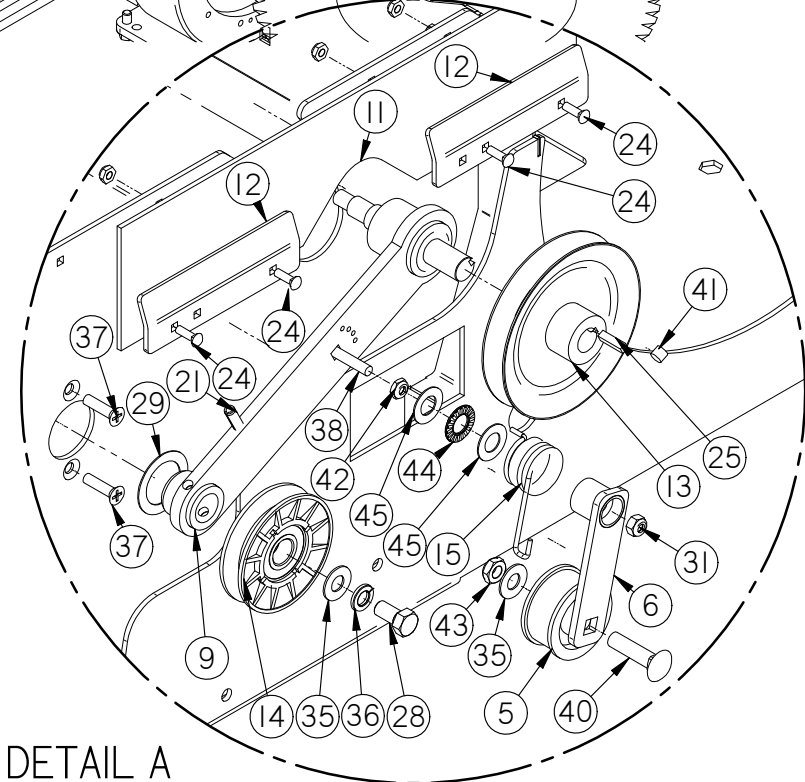

Main Broom Driver and Idler Arm

USE THIS PAGE FOR MACINES WITH A SERIAL NUMBER OF 57313 AND HIGHER

Main Broom Driver and Idler Arm

Item	Part No.	Part Description	Qty.
1	349-1100	MAIN FRAME	1
2	349-1165	CURTAIN, REAR WALL	1
3	349-1175	CURTAIN BAND, REAR WALL	1
4	349-1240	MAINBROOM SUPPORT BRACKET	1
5	349-3170	IDLER PULLEY	1
6	349-3600	REVERSE IDLER ARM	1
7	349-4100	MAIN BROOM SUSPENSION ARM	1
8	349-4140	ATTENUATOR	1
9	349-4160A	MAIN BROOM LAT ARM W/BEARING	1
10	349-4200	BROOM DRIVER	1
11	349-5750	RIGHT SIDE CURTAIN	1
12	349-5760	CURTAIN BAND	2
13	4-316	BROOM DRIVE PULLEY	1
14	4-318	IDLER PULLEY	1
15	4-319	TENSION SPRING	1
16	4-421	SUPPORT BLOCK	1
17	4-4230	3/4" X 1" X 1/2" FLG BEARING	1
18	4-430	IDLER ARM	1
19	4-432	IDLER DRUM	1
20	4-432A	IDLER DRUM SPACER	1
21	H-00103	1/4" X 1 1/2" SPRING PIN	1
22	H-00105	3/8" X 1 1/4" SPRING PIN	2
23	H-0171004	JNYL 3/8- 24 SS	1
24	H-0172519	CB #10-32 X 5/8" SS	10
25	H-0953152	3/16" X 3/4" KEY	2
26	H-13211	HCS 1/2"-13 X 2"	1
27	H-33376	SHAFT COLLAR, 3/4" ID X 9/16 LG	1
28	H-70103	HCS 3/8"-16 X 3/4" SS	2
29	H-7042834	SHIM 1.125 ID X 1.625 OD X .030 SS	1
30	H-70858	NYLOK #10-32 SS	10
31	H-70860	NYLOK 1/4"- 20 SS	8
32	H-70861	NYLOK 5/16" - 18 SS	3
33	H-70864	NYLOK 1/2"-13 SS	1
34	H-71013	FW 1/4 ID X 5/8 OD SS	2
35	H-71017	FW 3/8 ID X 7/8 OD SS	4
36	H-71067	LW 3/8" SS	2
37	H-72710	FHP 1/4"- 20 X 1" SS	2
38	H-74421	CB 1/4"- 20 X 1-1/4" SS	6
39	H-74429	CB 5/16"- 18 X 3/4" SS	3
40	H-74438	CB 3/8"- 16 X 1-1/2" SS	1
41	H-81983	5/16" X 1/4" KURL SET SCREW	2
42	H-NJ04C	JNYL 1/4" - 20 SS	1
43	H-NJ06C	JNYL 3/8- 16 SS	1
44	M-5909K31	NEEDLE ROLLER THRUST BEARING	1
45	M-5909K44	NEEDLE ROLLER THRUST BEARING WASHER	2