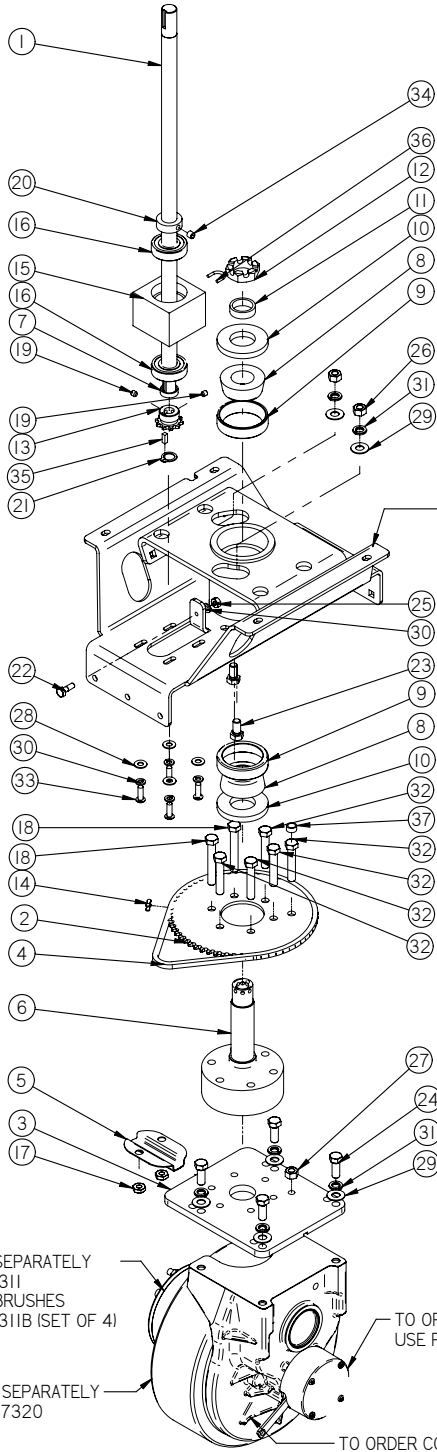

Read the Operators Manual before using the machine.

Read the Safety Messages before servicing machine.

Front Wheel	4
Side Broom Left Hand	6
Side Broom Right Hand.....	7
Front Wheel and Side Brooms.....	8
Main Broom Driver and Idler Arm.....	10
Hopper.....	12
Rear Axle.....	14
Steering Tower.....	16
Central Command	18
Central Command and Steering Tower.....	20
Filter Box	22
Main Broom Panel	24
Side Broom Panel.....	26
Filter Box and Panels.....	28
Main Broom Motor.....	30
Jackshaft	32
Main Broom Motor and Jackshaft.....	34
Rear Hood	36
Options	38
Blower Suction Box.....	40
Batteries	41
Common Wear Parts	42
Suggested parts inventory.....	43

10" Front Drive Standard

12" Front Drive Optional

TO ORDER DROP PLATE
USE PART # 250-7315
(2) 37-7318 INCLUDED

TO ORDER DROP PLATE
USE PART #250-7320A
(2) 37-7318 INCLUDED

TO ORDER MOTOR SEPARATELY
USE PART # 349-7311
TO ORDER MOTOR BRUSHES
USE PART # 349-7311B (SET OF 4)