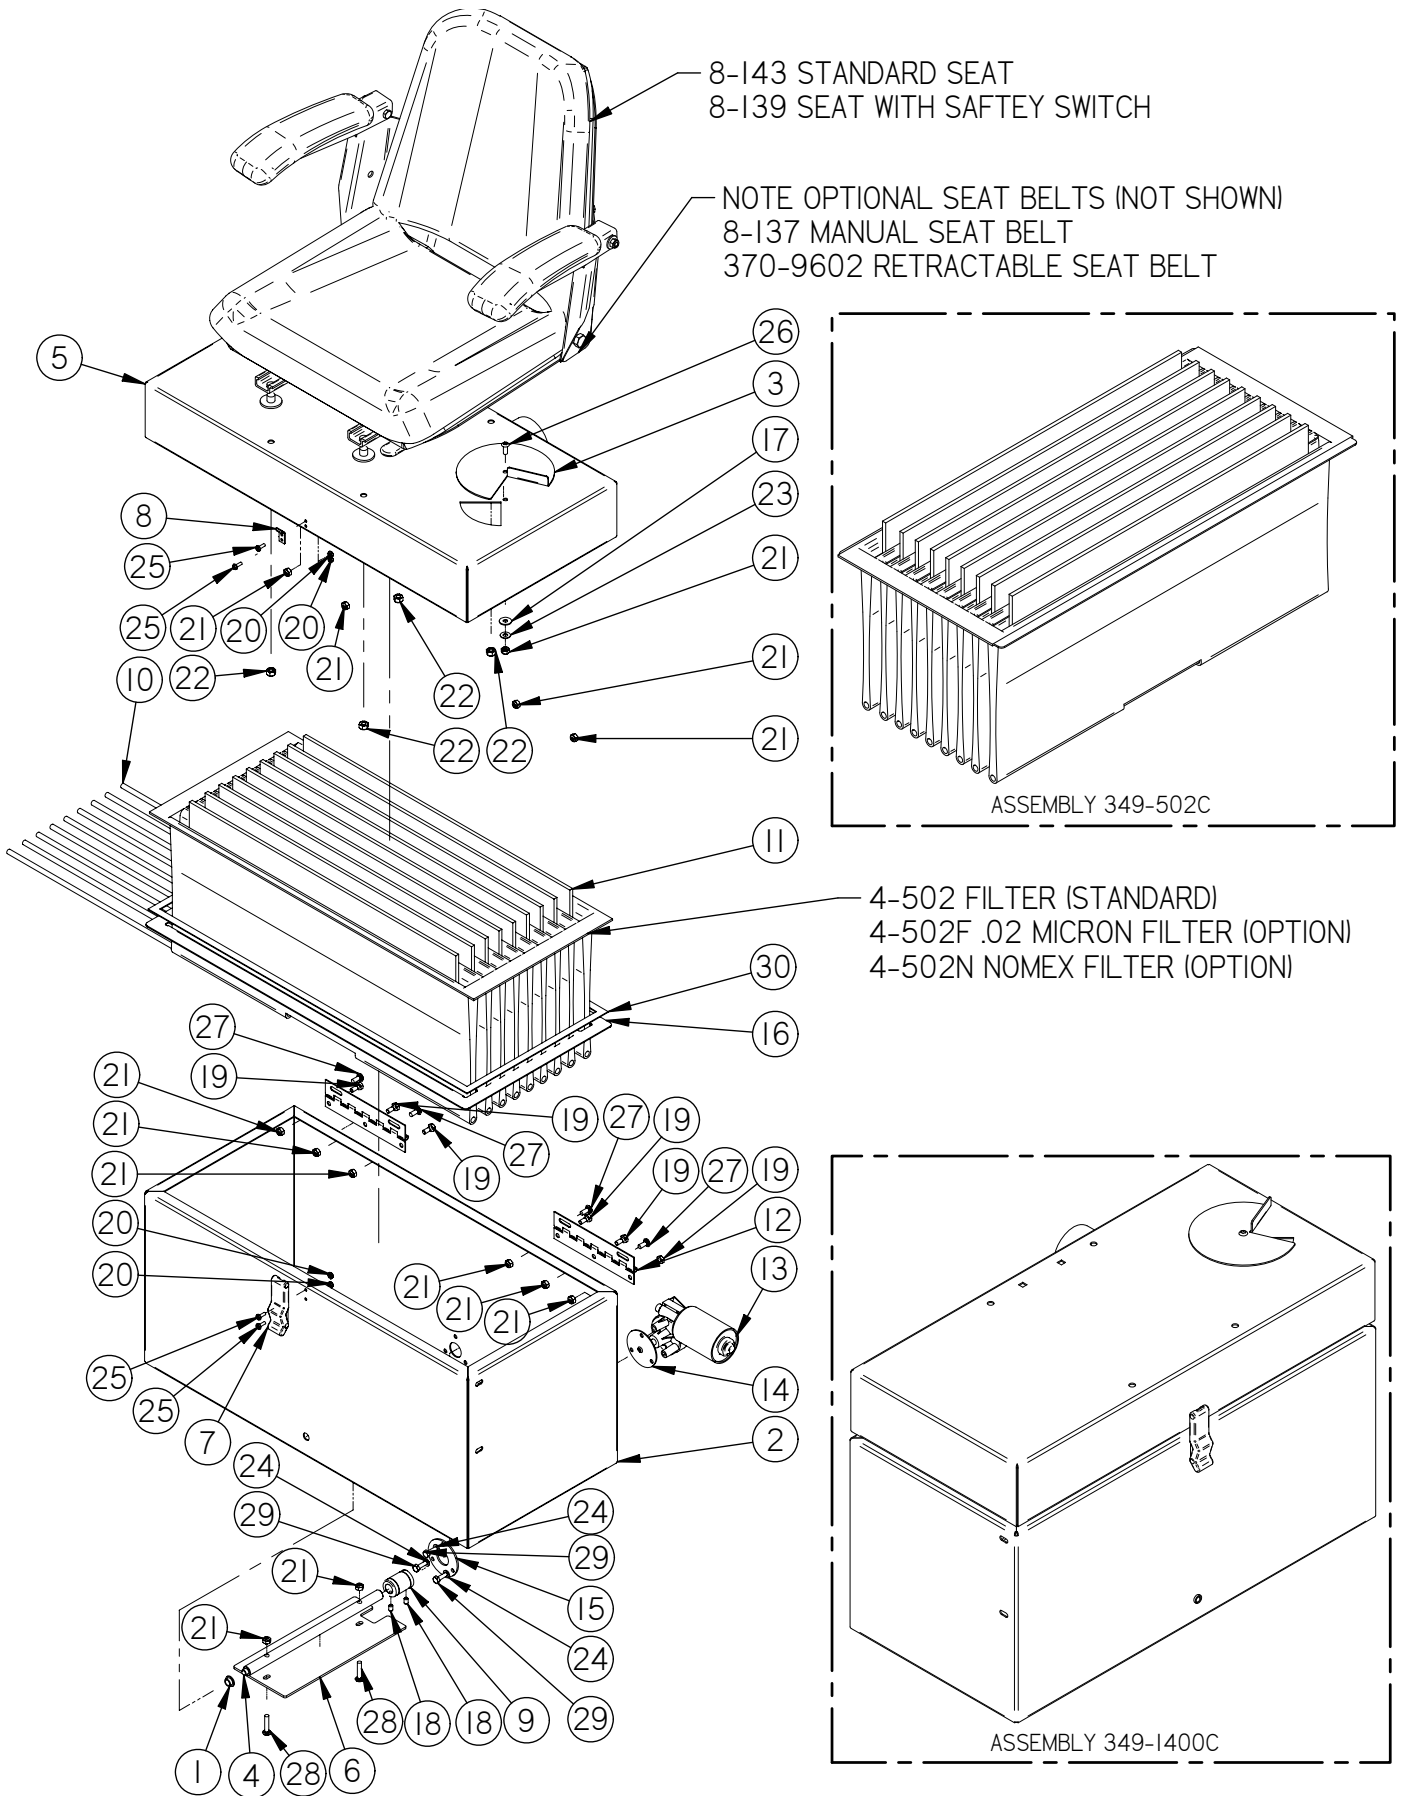

Filter Box

Item	Part No.	Part Description	Qty.
1	290-1233	3/8" ID, 1/2" OD, 1/4" LG BEARING	1
2	349-1400	FILTER CHAMBER	1
3	349-1405	FILTER CHAMBER VENT LID	1
4	349-4450	FILTER SHAKER SHAFT	1
5	349-9524	FILTER HOOD	1
6	349-9549	FILTER BEATER BAR PLATE	1
7	4-124	LATCH	1
8	4-124	CLIP, LATCH	1
9	4-444	BROOM SAFETY DRIVE CPLG	1
10	4-503A	FILTER WEIGHT ROD	9
11	4-521A	FILTER SEPARATOR	9
12	8-180	HINGE, 6-7/8" S/S	2
13	8-221	24 VOLT/100 RPM MOTOR	1
14	8-222	MOTOR GASKET	1
15	8-223	GASKET BACKING PLATE	1
16	8-505	FILTER FRAME	1
17	H-02739	FW, 17/32" ID X 3/4" OD X 1/16" TH, TEFLON	1
18	H-25381	1/4"-20 X 3/8" KURL SET SCREW	2
19	H-70002	HCS 1/4"-20 X 5/8" SS	6
20	H-70856	NYLOK #8-32 SS	4
21	H-70860	NYLOK 1/4"- 20 SS	13
22	H-70861	NYLOK 5/16" - 18 SS	4
23	H-71013	FW 1/4 ID X 5/8 OD SS	1
24	H-71063	LW 1/4" SS	3
25	H-72398	PPH #8-32 X 1/2" S/S	4
26	H-73753	BHSCS 1/4 - 20 X 5/8" SS	1
27	H-74418	CB 1/4"- 20 X 5/8" S/S	4
28	H-74421	CB 1/4"- 20 X 1-1/4" SS	2
29	H-M82550	HCS M6-1.0 X 20 SS	3
30	T-00257600	1/2" DBL SIDED TAPE	1