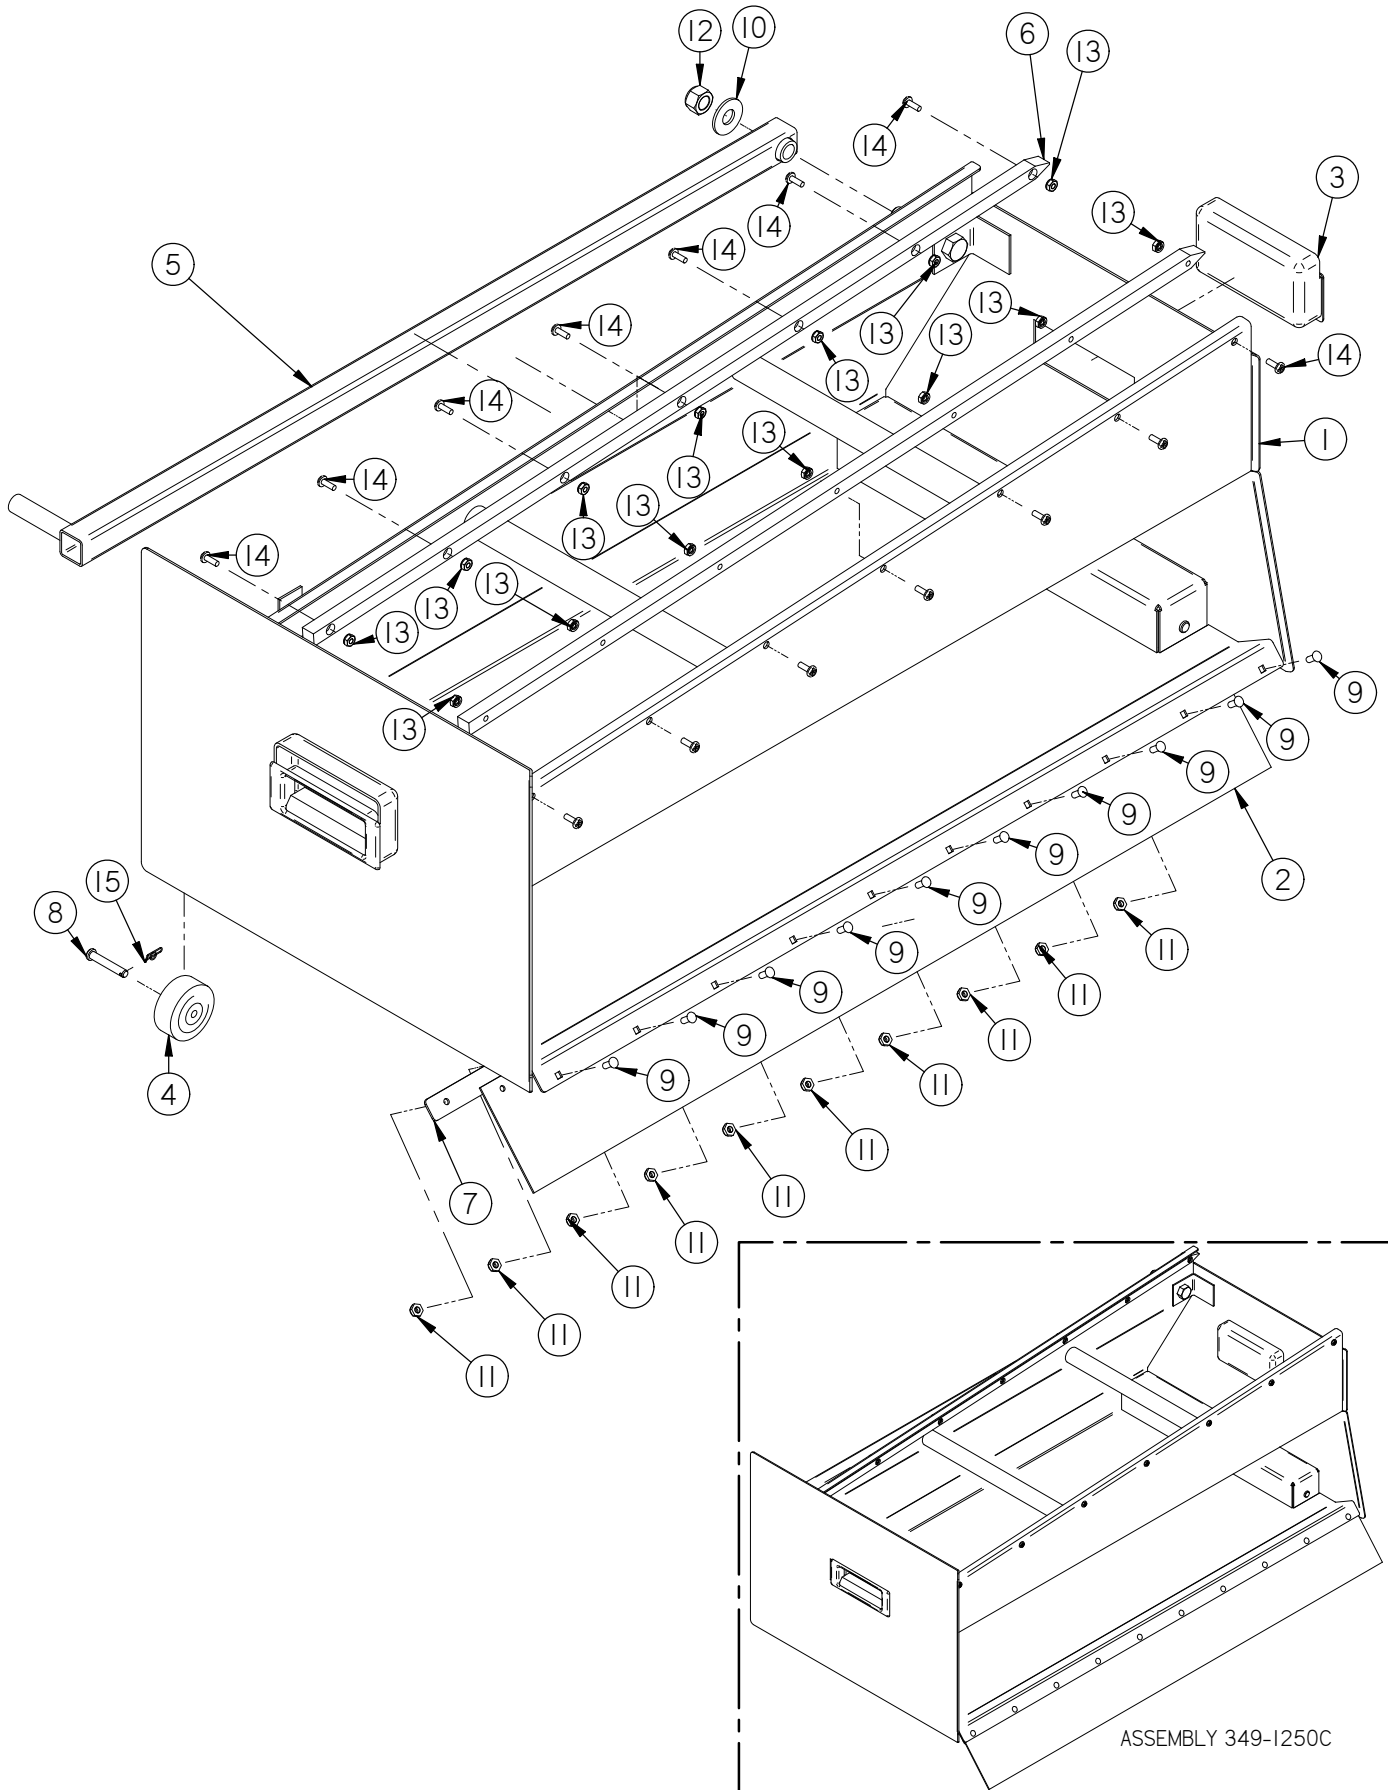

Hopper

Item	Part No.	Part Description	Qty.
1	349-1250	HOPPER BODY	1
2	349-5710	HOPPER FLAP	1
3	5-849	RECESSED HANDLE	2
4	8-124	HOPPER WHEEL	4
5	8-128	HOPPER HANDLE	1
6	8-163	HDPE SLIDE RAIL	2
7	8-575	HOPPER FLOOR SEAL CLAMP	1
8	H-0156730	1/4" X 1 1/2" CLEVIS PIN	4
9	H-0172518	CB #10-32 X 1/2" SS	10
10	H-50352	FW 17/32" SS	1
11	H-70858	NYLOK #10-32 SS	10
12	H-70864	NYLOK 1/2"-13 SS	1
13	H-70922	KN #8-32	14
14	H-72398	PPH #8-32 X 1/2" S/S	14
15	H-RUE8	RUE RING COTTER	4