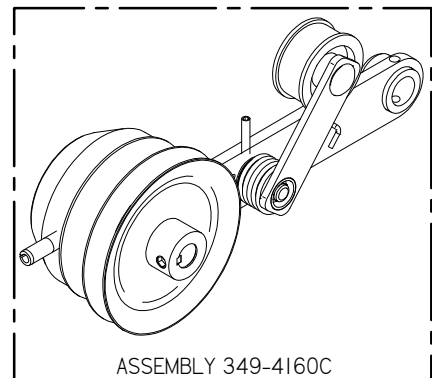

Main Broom Driver and Idler Arm

USE THIS PAGE FOR MACINES WITH A SERIAL NUMBER OF 57313 AND HIGHER

Main Broom Driver and Idler Arm

Item	Part No.	Part Description	Qty.
1	349-1100	MAIN FRAME	1
2	349-1165	CURTAIN, REAR WALL	1
3	349-1175	CURTAIN BAND, REAR WALL	1
4	349-1240	MAINBROOM SUPPORT BRACKET	1
5	349-3170	IDLER PULLEY	1
6	349-3600	REVERSE IDLER ARM	1
7	349-4100	MAIN BROOM SUSPENSION ARM	1
8	349-4140	ATTENUATOR	1
9	349-4160A	MAIN BROOM LAT ARM W/BEARING	1
10	349-4200	BROOM DRIVER	1
11	349-5750	RIGHT SIDE CURTAIN	1
12	349-5760	CURTAIN BAND	2
13	4-316	BROOM DRIVE PULLEY	1
14	4-318	IDLER PULLEY	1
15	4-319	TENSION SPRING	1
16	4-421	SUPPORT BLOCK	1
17	4-4230	3/4" X 1" X 1/2" FLG BEARING	1
18	4-430	IDLER ARM	1
19	4-432	IDLER DRUM	1
20	4-432A	IDLER DRUM SPACER	1
21	H-00103	1/4" X 1 1/2" SPRING PIN	1
22	H-00105	3/8" X 1 1/4" SPRING PIN	2
23	H-0171004	JNYL 3/8- 24 SS	1
24	H-0172519	CB #10-32 X 5/8" SS	10
25	H-0953152	3/16" X 3/4" KEY	2
26	H-13211	HCS 1/2"-13 X 2"	1
27	H-33376	SHAFT COLLAR, 3/4" ID X 9/16 LG	1
28	H-70103	HCS 3/8"-16 X 3/4" SS	2
29	H-7042834	SHIM 1.125 ID X 1.625 OD X .030 SS	1
30	H-70858	NYLOK #10-32 SS	10
31	H-70860	NYLOK 1/4"- 20 SS	8
32	H-70861	NYLOK 5/16" - 18 SS	3
33	H-70864	NYLOK 1/2"-13 SS	1
34	H-71013	FW 1/4 ID X 5/8 OD SS	2
35	H-71017	FW 3/8 ID X 7/8 OD SS	4
36	H-71067	LW 3/8" SS	2
37	H-72710	FHP 1/4"- 20 X 1" SS	2
38	H-74421	CB 1/4"- 20 X 1-1/4" SS	6
39	H-74429	CB 5/16"- 18 X 3/4" SS	3
40	H-74438	CB 3/8"- 16 X 1-1/2" SS	1
41	H-81983	5/16" X 1/4" KURL SET SCREW	2
42	H-NJ04C	JNYL 1/4" - 20 SS	1
43	H-NJ06C	JNYL 3/8- 16 SS	1
44	M-5909K31	NEEDLE ROLLER THRUST BEARING	1
45	M-5909K44	NEEDLE ROLLER THRUST BEARING WASHER	2