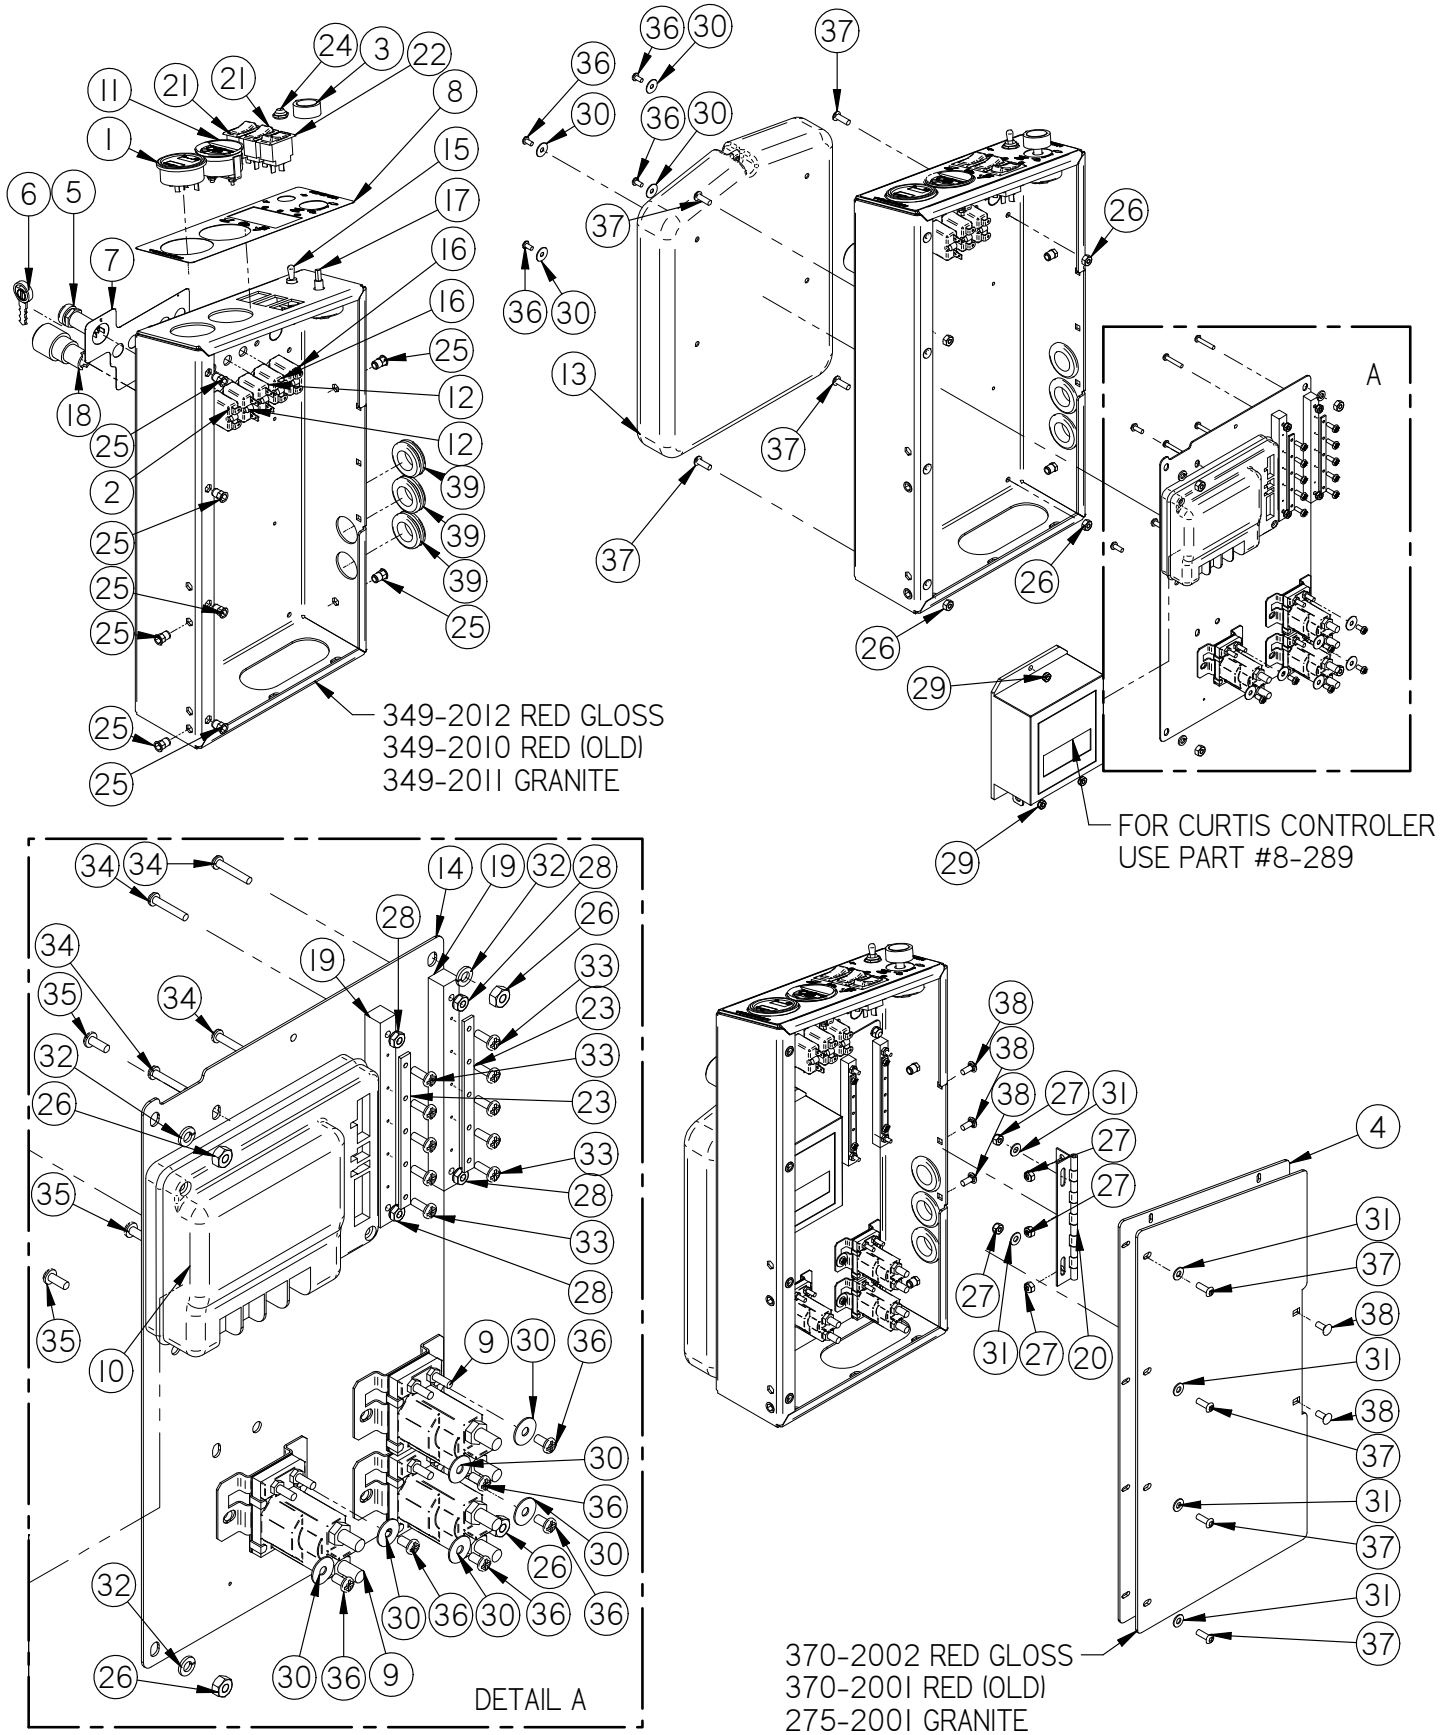

Central Command

Item	Part No.	Part Description	Qty.
1	190-4855	24V BATTERY AND HOUR METER	1
2	190-9609	FUSE, RESETTABLE, 40 AMP	1
3	21-4520	SPEED CONTROL KNOB, RED	1
4	290-2004	ACCESS COVER GASKET	1
5	290-234	KEY SWITCH (WITH KEY)	1
6	290-234A	KEY SET (REPLACE)	1
7	349-1500	CONTROL PANEL STICKER, FRONT	1
8	349-2013	CONTROL PANEL STICKER, TOP	1
9	349-2331	RELAY, 24V, SMALL W/FLAT MTG PLATE	3
10	349-2899	IDRIVE 24V 140 AMP CONTROLLER	1
11	349-4852	BROOM PRESSURE GAUGE, 40 AMP	1
12	349-9604	FUSE, RESETTABLE, 4 AMP, 50V DC MAX	2
13	370-0002	OPERATORS MANUAL HOLDER	1
14	370-2006	HARDWARE PANEL	1
15	370-8210	SWITCH, TOGGLE, ON/ON (DPDT)	1
16	390-9615	FUSE, RESETTABLE, 15 AMP, 50V DC MAX	2
17	4-451	RHEOSTAT, 2.5 AMP	1
18	5-300	EMERGENCY SHUT OFF	1
19	7-287	BUSS BAR UHMW	2
20	8-180	HINGE, 6-7/8" S/S	1
21	8-231	SWITCH, ON-OFF ROCKER SPST	2
22	8-233	OFF-MOM SPST	1
23	E-5HBB	5 HOLE BUSS BAR	2
24	H-11196	PROTECTIVE BOOT, TOGGLE SWITCH, (RED)	1
25	H-250HCN	HCN 1/4"-20	8
26	H-70710	HN 1/4"- 20 SS	8
27	H-70860	NYLOK 1/4"- 20 SS	5
28	H-70922	KN #8-32	4
29	H-70923	KN #10-32 SS	3
30	H-71010	FW #10 ID X 11/16 OD SS	10
31	H-71013	FW 1/4 ID X 5/8 OD SS	6
32	H-71063	LW 1/4" SS	4
33	H-72398	PPH #8-32 X 1/2" S/S	10
34	H-72418	PPH #8-32 X 1" S/S	4
35	H-72515	PPH #10-32 X 1/2" S/S	3
36	H-73742	PPH #10-32 X 3/8" S/S	10
37	H-73754	BHSCS 1/4 - 20 X 3/4" SS	8
38	H-74418	CB 1/4"- 20 X 5/8" S/S	5
39	H-9307K74	GROMMET, 1" ID X 1-3/4" OD BUNA-N	3