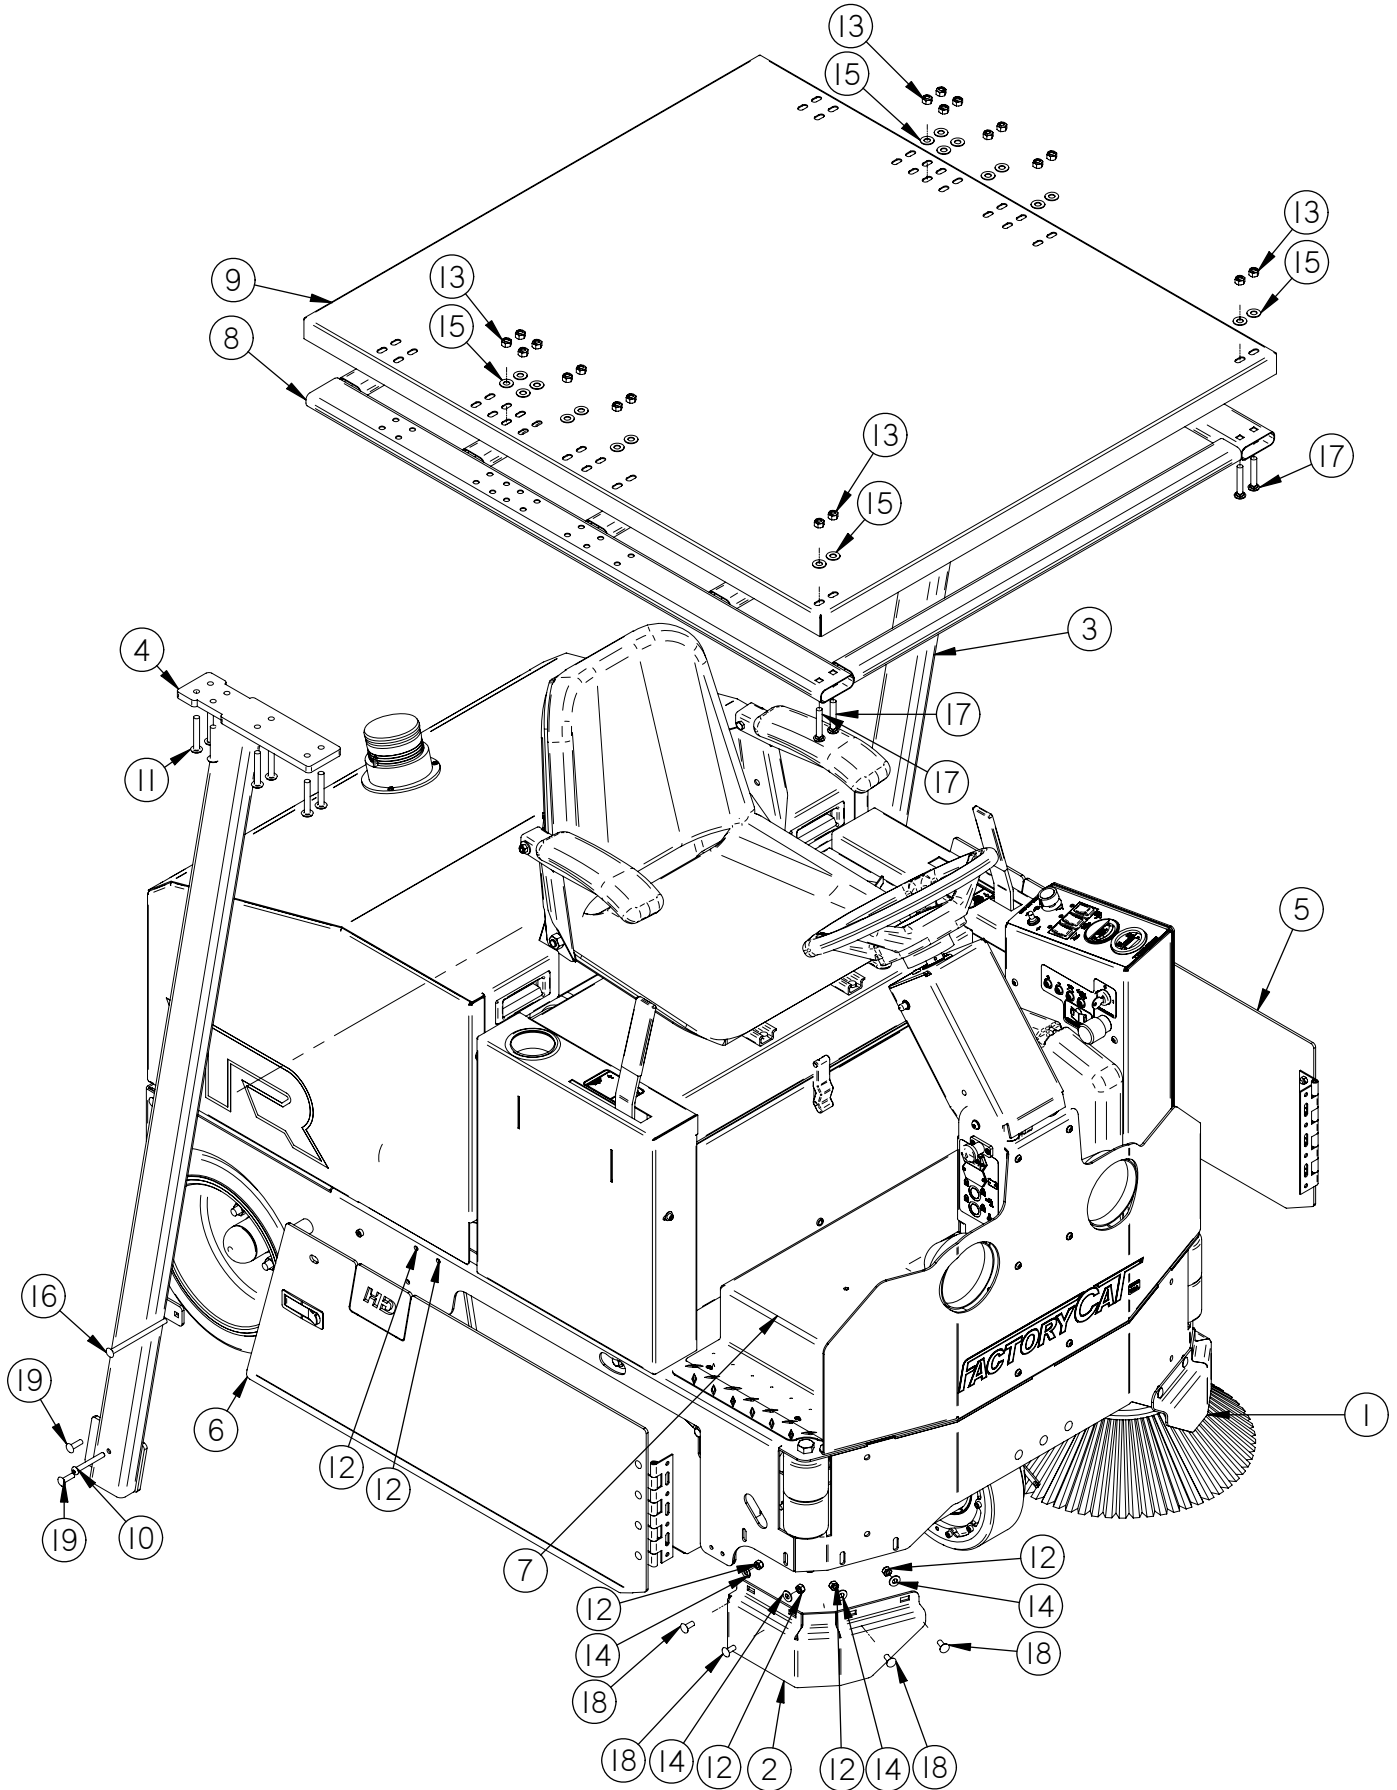

Options

Item	Part No.	Part Description	Qty.
1	349-1115	FRONT GUARD - LH	1
2	349-1116	FRONT GUARD - RH	1
3	349-1701	TR OVERHEAD GUARD SUPPORT (LH)	1
4	349-1702	TR OVERHEAD GUARD SUPPORT (RH)	1
5	349-9505	LEFT SIDE HD DOOR	1
6	349-9506	RIGHT SIDE HD DOOR	1
7	370-1611	RAISED FLOOR	1
8	370-1703	ROOF SUPPORT	1
9	370-1704	OVERHEAD GUARD ROOF	1
10	H-0171292	BHSCS 5/16-18 X 2.5	2
11	H-0171297	BHSCS 3/8"- 16 X 2-1/2" S/S	16
12	H-70861	NYLOK 5/16" - 18 SS	14
13	H-70862	NYLOK 3/8"-16 SS	20
14	H-71015	FW 5/16 ID X 3/4 OD SS	8
15	H-71017	FW 3/8 ID X 7/8 OD SS	20
16	H-74404	CB 5/16"- 18 X 5.0" SS	2
17	H-74416	CB 3/8"- 16 X 2-1/4" SS	4
18	H-74429	CB 5/16"- 18 X 3/4" SS	8
19	H-74430	CB 5/16"- 18 X 1" SS	4