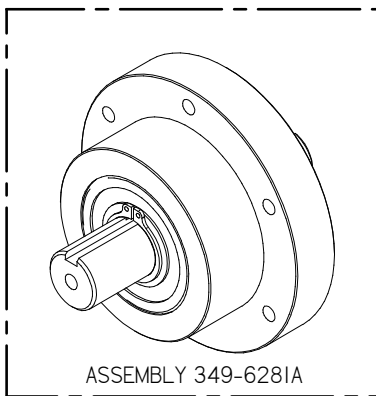

Jackshaft

Item	Part No.	Part Description	Qty.
1	349-3200	BROOM DRIVE PULLEY	1
2	349-6280	JACKSHAFT PLATE	1
3	349-6281	JACKSHAFT COLLAR	1
4	4-312	TRANS INPUT PULLEY	1
5	8-641	JACKSHAFT SHAFT	1
6	8-723B	BEARING	2
7	H-0953152	3/16" X 3/4" KEY	2
8	H-68015	SNAPRING 3/4"	2
9	H-71013	FW 1/4 ID X 5/8 OD SS	1
10	H-71063	LW 1/4" SS	7
11	H-73752	BHSCS 1/4 - 20 X 1/2" SS	1
12	H-73754	BHSCS 1/4 - 20 X 3/4" SS	6
13	H-81983	5/16" X 1/4" KURL SET SCREW	1