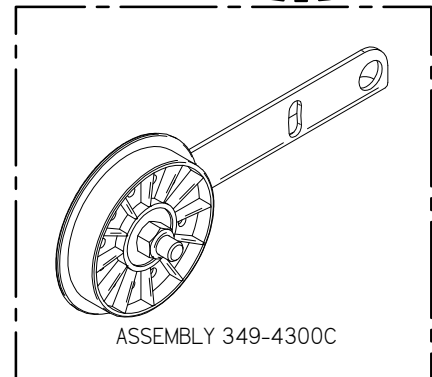

Main Broom Driver and Idler Arm

USE THIS PAGE FOR MACINES WITH A SERIAL NUMBER OF 57313 AND HIGHER

Main Broom Driver and Idler Arm

Item	Part No.	Part Description	Qty.
1	349-1100	MAIN FRAME	1
2	349-1165	CURTAIN, REAR WALL	1
3	349-1175	CURTAIN BAND, REAR WALL	1
4	349-1240	MAINBROOM SUPPORT BRACKET	1
5	349-3170	IDLER PULLEY	1
6	349-3600	REVERSE IDLER ARM	1
7	349-4100	MAIN BROOM SUSPENSION ARM	1
8	349-4140	ATTENUATOR	1
9	349-4160A	MAIN BROOM LAT ARM W/BEARING	1
10	349-4200	BROOM DRIVER	1
11	349-5750	RIGHT SIDE CURTAIN	1
12	349-5760	CURTAIN BAND	2
13	4-316	BROOM DRIVE PULLEY	1
14	4-318	IDLER PULLEY	1
15	4-319	TENSION SPRING	1
16	4-421	SUPPORT BLOCK	1
17	4-4230	3/4" X 1" X 1/2" FLG BEARING	1
18	4-430	IDLER ARM	1
19	4-432	IDLER DRUM	1
20	4-432A	IDLER DRUM SPACER	1
21	H-00103	1/4" X 1 1/2" SPRING PIN	1
22	H-00105	3/8" X 1 1/4" SPRING PIN	2
23	H-0171004	JNYL 3/8- 24 SS	1
24	H-0172519	CB #10-32 X 5/8" SS	10
25	H-0953152	3/16" X 3/4" KEY	2
26	H-13211	HCS 1/2"-13 X 2"	1
27	H-33376	SHAFT COLLAR, 3/4" ID X 9/16 LG	1
28	H-70103	HCS 3/8"-16 X 3/4" SS	2
29	H-7042834	SHIM 1.125 ID X 1.625 OD X .030 SS	1
30	H-70858	NYLOK #10-32 SS	10
31	H-70860	NYLOK 1/4"- 20 SS	8
32	H-70861	NYLOK 5/16" - 18 SS	3
33	H-70864	NYLOK 1/2"-13 SS	1
34	H-71013	FW 1/4 ID X 5/8 OD SS	2
35	H-71017	FW 3/8 ID X 7/8 OD SS	4
36	H-71067	LW 3/8" SS	2
37	H-72710	FHP 1/4"- 20 X 1" SS	2
38	H-74421	CB 1/4"- 20 X 1-1/4" SS	6
39	H-74429	CB 5/16"- 18 X 3/4" SS	3
40	H-74438	CB 3/8"- 16 X 1-1/2" SS	1
41	H-81983	5/16" X 1/4" KURL SET SCREW	2
42	H-NJ04C	JNYL 1/4" - 20 SS	1
43	H-NJ06C	JNYL 3/8- 16 SS	1
44	M-5909K31	NEEDLE ROLLER THRUST BEARING	1
45	M-5909K44	NEEDLE ROLLER THRUST BEARING WASHER	2