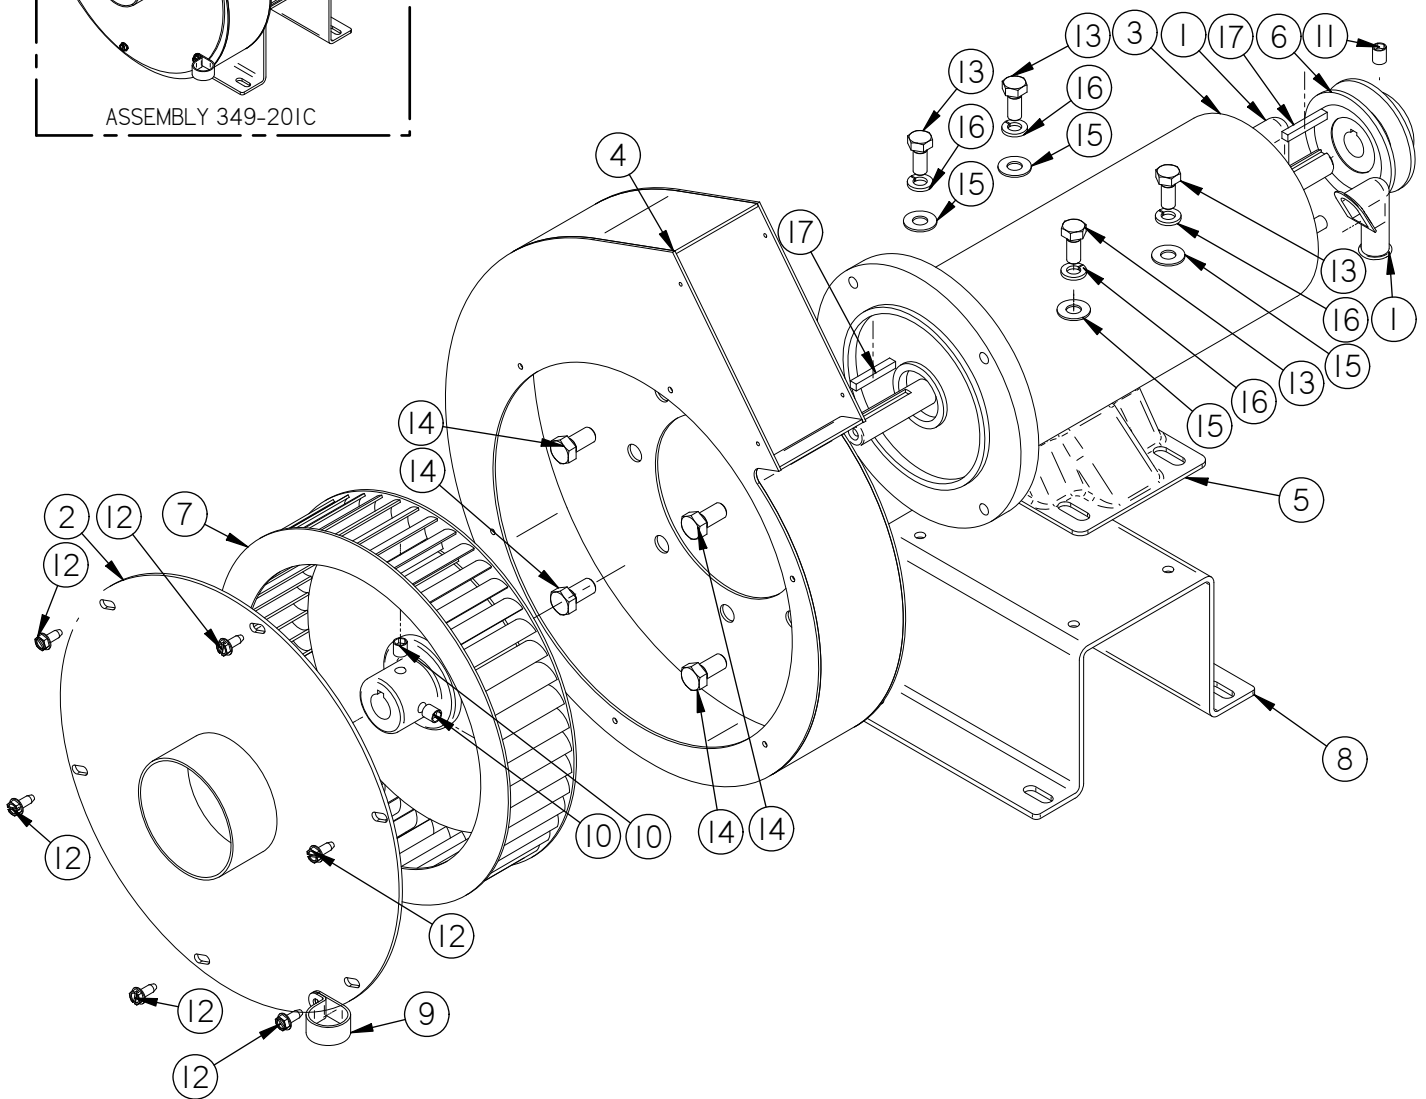

Main Broom Motor

Item	Part No.	Part Description	Qty.
1	290-2780	TERMINAL BOOT, BLACK	2
2	290-9523	BLOWER DOOR PLATE	1
3	349-201	24V 2000 RPM,TWIN SHAFT MOTOR	1
4	349-5110	BLOWER HOUSING	1
5	4-201B	MOTOR CRADLE	1
6	4-301	MAIN DRIVE PULLEY	1
7	4-512	BLOWER WHEEL	1
8	8-165	MOTOR SUPPORT BRACKET	1
9	H-0127296	LOOP CLAMP, 1.0"	1
10	H-25484	5/16" X 5/16" KURL SET SCREW	2
11	H-25485	5/16" X 3/8" KURL SET SCREW	1
12	H-31810	HW #10 X 1/2	6
13	H-70053	HCS 5/16"- 18 X 3/4" SS	4
14	H-70103	HCS 3/8"-16 X 3/4" SS	4
15	H-71015	FW 5/16 ID X 3/4 OD SS	4
16	H-71065	LW 5/16" SS	4
17	H-K14320	3/16" X 1 1/4" KEY	2