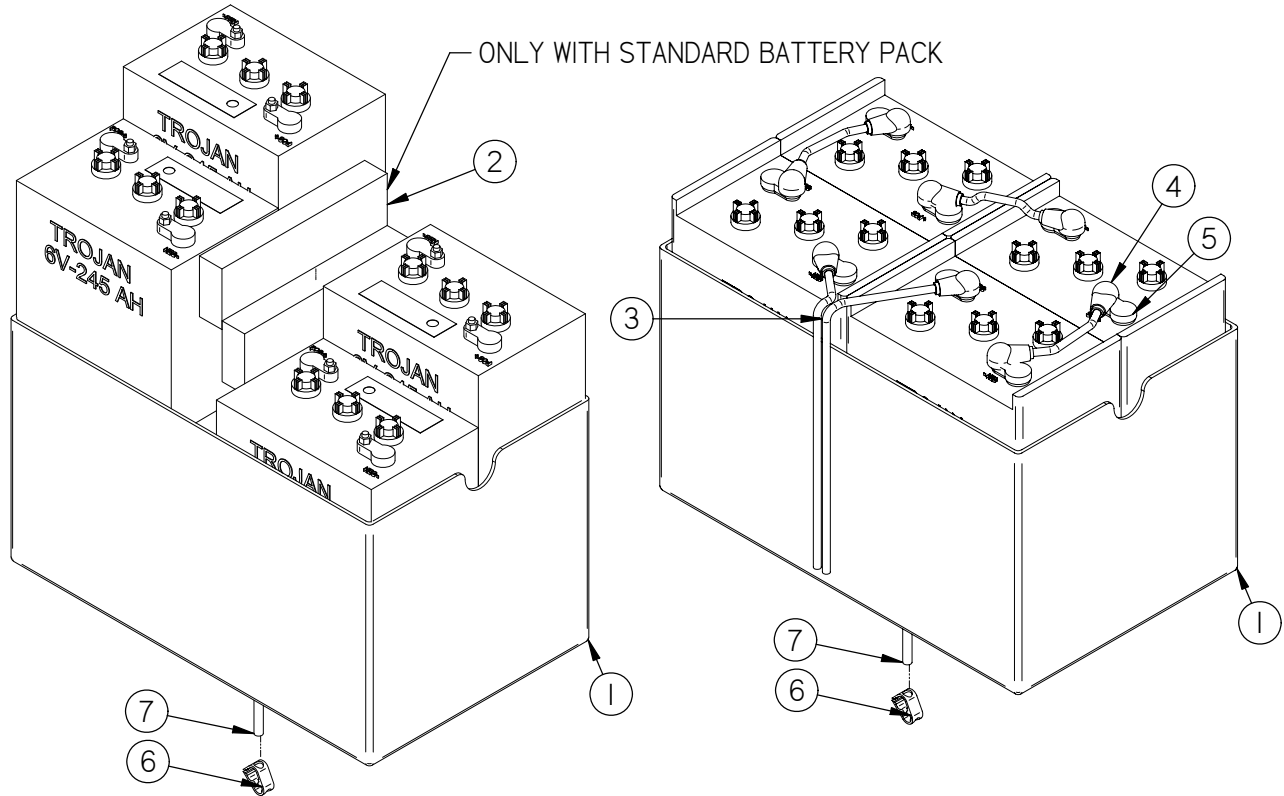

Batteries

Item	Part No.	Part Description	Qty.
1	253-1480	MAGNUM SERIES BATTERY TRAY	1
2	290-1490	BATTERY SPACER, 11.0"	2
3	349-1900	WIRE HARNESS, COMPLETE	1
4	H-40031	BATTERY BOOT	8
5	H-400317	TERMINAL COVER	8
6	M-503IK12	CLAMP STYLE PINCH VALVE	1
7	T-031BI200	BLACK DRAIN HOSE	1