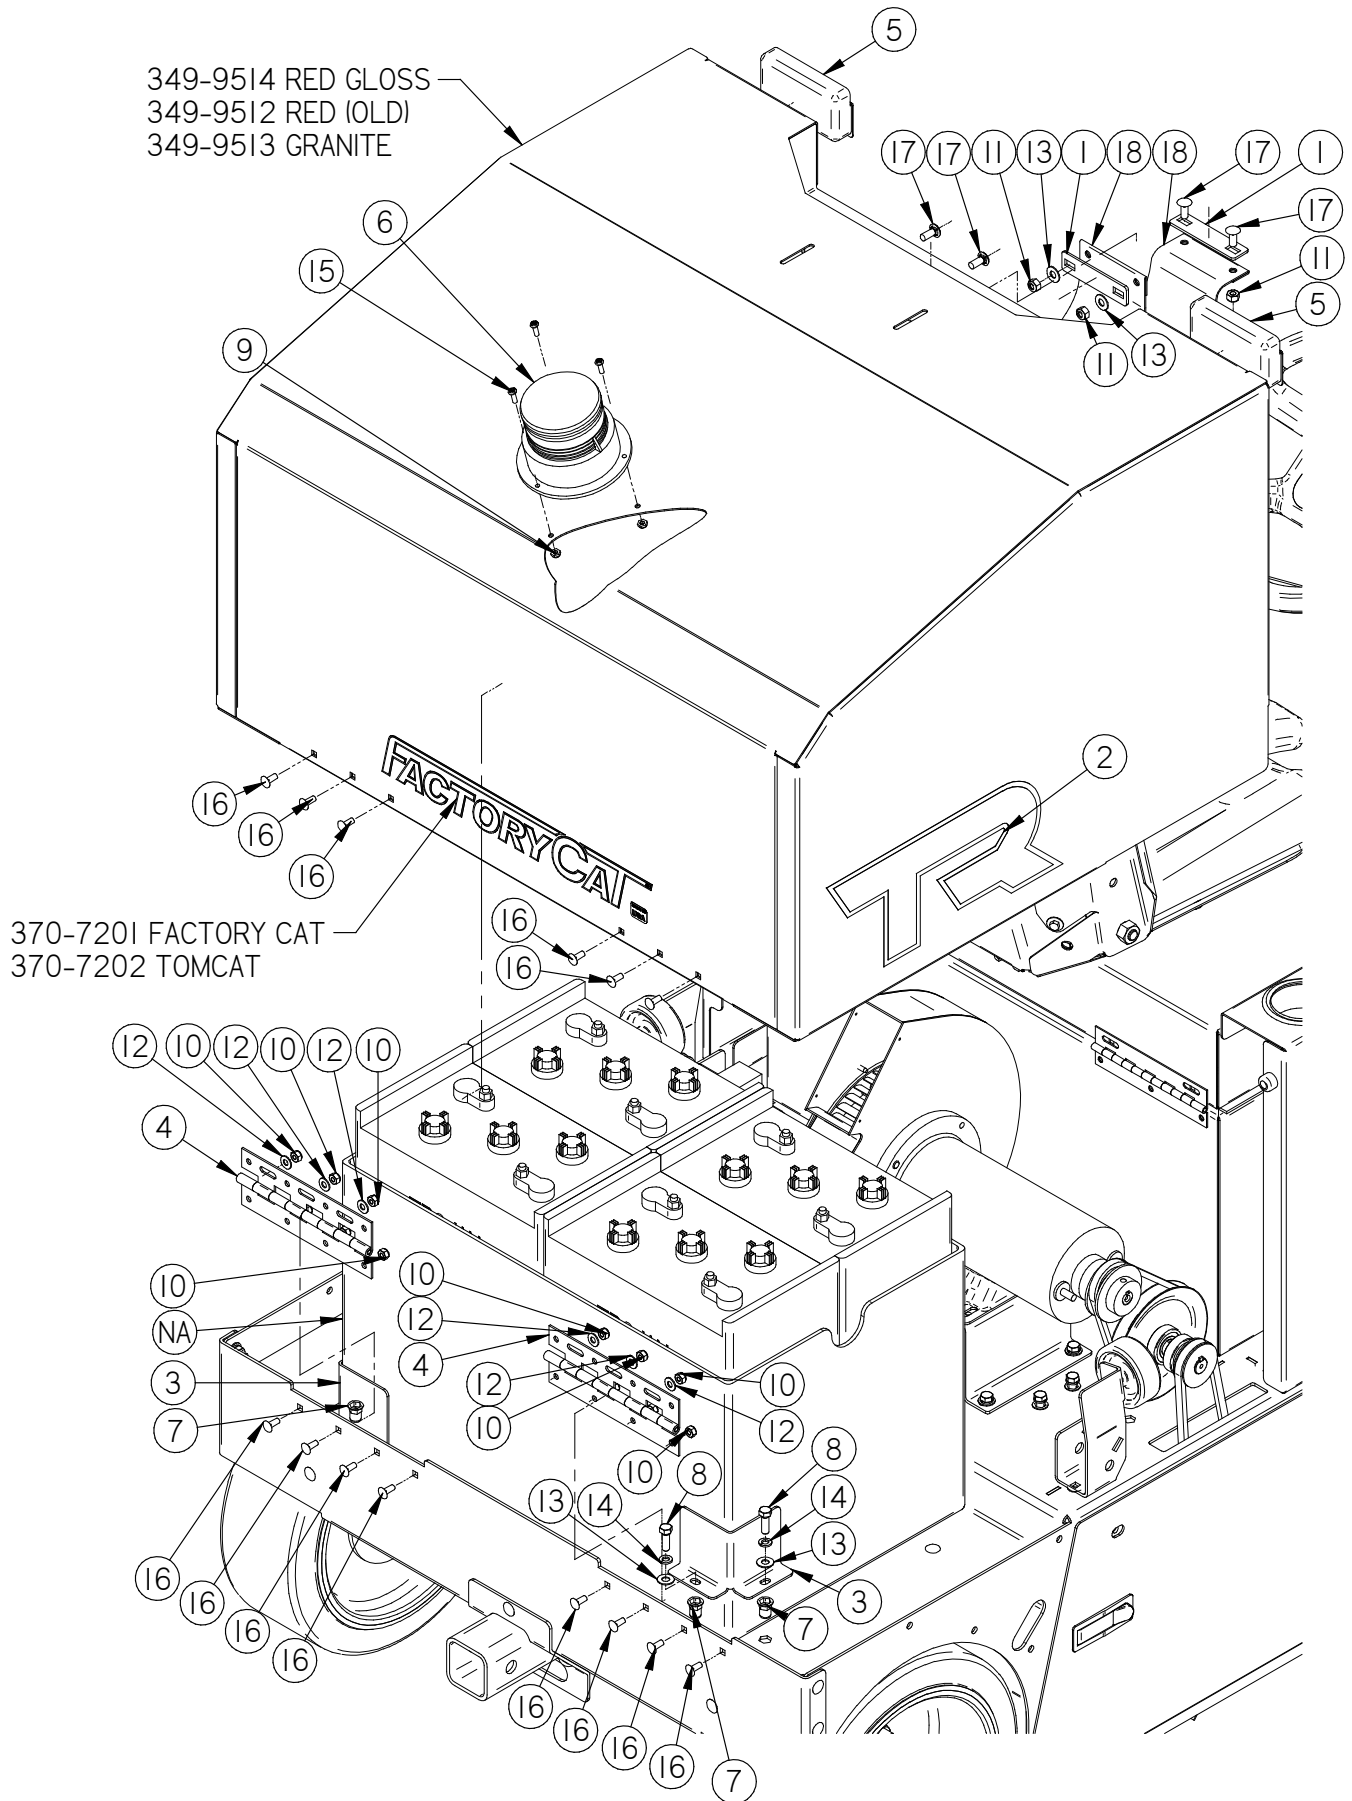

Rear Hood

Item	Part No.	Part Description	Qty.
1	253-1040	TANK STRAP SUPPORT	2
2	349-2005	TR STICKER	2
3	390-1490	BATTERY BRACKET	2
4	5-122	8" SS HINGE	2
5	5-849	RECESSED HANDLE	2
6	8-293	STROBE LIGHT	1
7	H-312NCNL	HCS 5/16"-18 LG	7
8	H-70055	HCS 5/16"- 18 X 1" SS	4
9	H-70858	NYLOK #10-32 SS	3
10	H-70860	NYLOK 1/4"- 20 SS	12
11	H-70861	NYLOK 5/16" - 18 SS	3
12	H-71013	FW 1/4 ID X 5/8 OD SS	6
13	H-71015	FW 5/16 ID X 3/4 OD SS	6
14	H-71065	LW 5/16" SS	4
15	H-72517	PPH #10-32 X 5/8" SS	3
16	H-74418	CB 1/4"- 20 X 5/8" S/S	14
17	H-74429	CB 5/16"- 18 X 3/4" SS	4
18	T-39072653900	HOOD STRAP, 39" LG X 4" WIDE	1