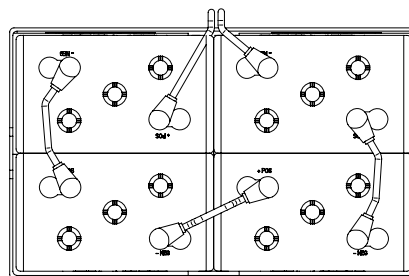

24-V

(4) 6-V BATTERY WIRING DIAGRAM

WHICH BATTERY CHARGER TO USE WITH BATTERY SELECTION				
Battery Part Number & Description	Off-Board Charger North American	Off-Board Charger Export	On-Board Charger North American	On-Board Charger Export
250-2113 (6V, 240 AH)	21-2440	21-2442	8-244	8-246
370-2118 (6V, 420 AH)	7-244	7-251	8-245	8-247
250-2114 (6V, 260 AGM)	21-2450	21-2451	N/A	N/A
290-2112 (6V, 390 AGM)	7-2450	7-2451	N/A	N/A

Note: Japan & Korea are not included for list above.