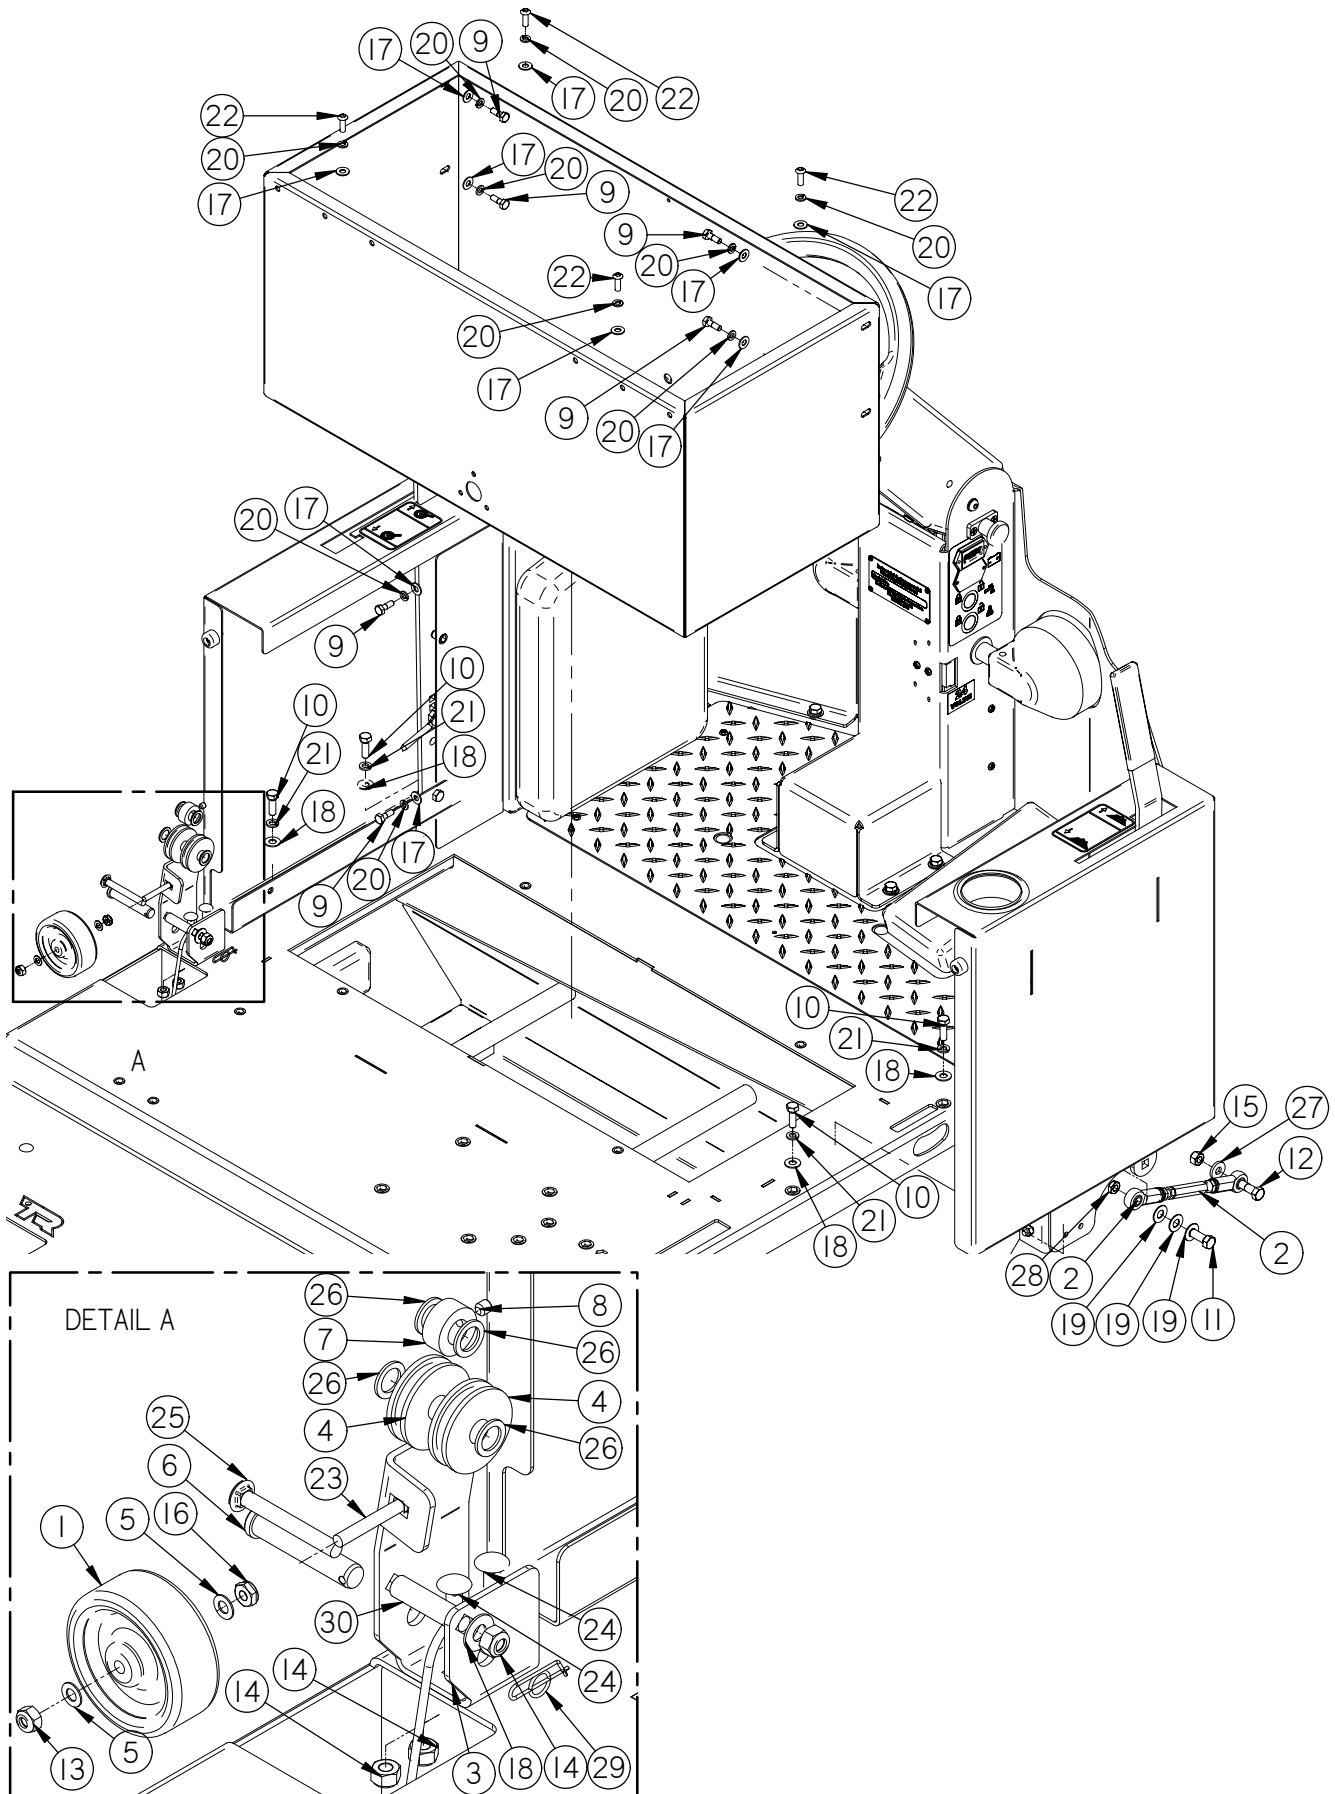

Filter Box and Panels

Item	Part No.	Part Description	Qty.
1	21-7600	SIDE WHEEL (GREY)	1
2	253-8440	ADJUSTABLE LATERAL ARM	1
3	349-1140	MAINBROOM PULLEY BRACKET	1
4	349-7721	PULLEY, NYLON	2
5	H-00282	FW 1/4" NYLON	2
6	H-0156773	CLEVIS PIN, 1/2" X 2-1/2"	1
7	H-03660	.1/2" ID X 7/16" LG SETSCREW SHAFT COLLAR	1
8	H-25379	SETSCREW, KCP, 1/4"-20 X 1/4"	1
9	H-70003	HCS 1/4"-20 X 3/4" SS	6
10	H-70055	HCS 5/16"- 18 X 1" SS	4
11	H-70105	HCS 3/8"- 16 X 1" SS	1
12	H-70109	HCS 3/8"- 16 X 1-1/2" SS	1
13	H-70860	NYLOK 1/4"- 20 SS	1
14	H-70861	NYLOK 5/16" - 18 SS	3
15	H-70862	NYLOK 3/8"-16 SS	1
16	H-70925	KN 1/4-20 S/S	1
17	H-71013	FW 1/4 ID X 5/8 OD SS	10
18	H-71015	FW 5/16 ID X 3/4 OD SS	5
19	H-71017	FW 3/8 ID X 7/8 OD SS	3
20	H-71063	LW 1/4" SS	10
21	H-71065	LW 5/16" SS	4
22	H-73754	BHSCS 1/4 - 20 X 3/4" SS	4
23	H-74396	CB 1/4"- 20 X 1-3/4" SS	1
24	H-74429	CB 5/16"- 18 X 3/4" SS	2
25	H-74434	CB 5/16"- 18 X 2.5" SS	1
26	H-76065	FW 1/2" NYLON	4
27	H-98025	FW 3/8" GRADE 8	1
28	H-NJ06C	JNYL 3/8- 16 SS	1
29	H-RUE22	1/2" RUE RING COTTER	1
30	T-031B0175	CABLE GUIDE	1