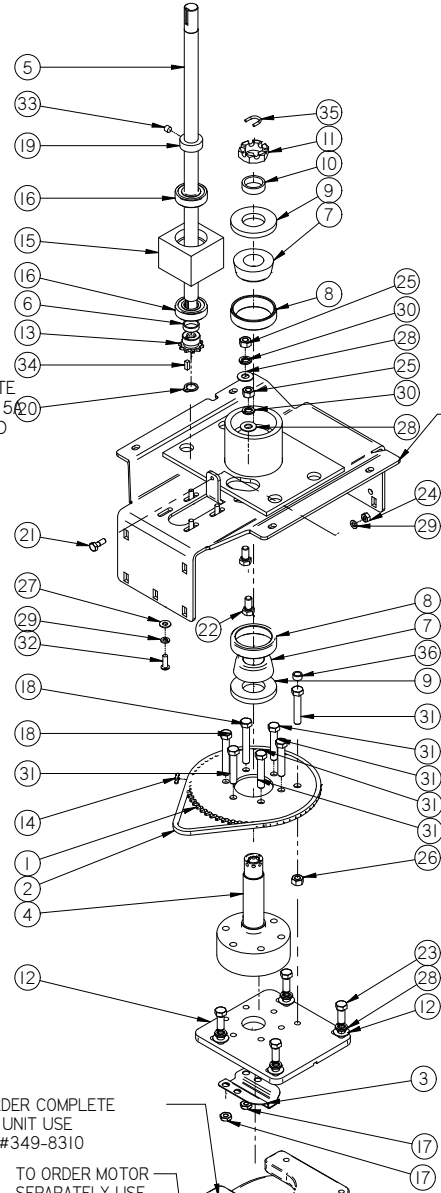

10" Front Drive Standard

12" Front Drive Optional

TO ORDER DROP PLATE
USE PART # 250-7315
(2) 37-7318 INCLUDED

TO ORDER DROP PLATE
USE PART #250-7320A
(2) 37-7318 INCLUDED

TO ORDER MOTOR SEPARATELY
USE PART # 349-7311
TO ORDER MOTOR BRUSHES
USE PART # 349-7311B (SET OF 4)

TO ORDER WHEEL
SEPARATELY USE
PART # 290-7315
OR # 290-7320G

TO ORDER BRAKE
SEPARATELY USE
PART # 290-7323

Front Wheel

10" Front Drive

Item	Part No.	Part Description	Qty.
1	250-7120	STEERING SHAFT, LOWER	1
2	250-7314	60 TOOTH STEERING SPROCKET	1
3	250-7326	PIVOT PLATE	1
4	250-7327	STEERING CHAIN	1
5	250-7328	WIRE GUIDE	1
6	250-7332	STEERING SHAFT	1
7	290-1218	SPACER 7/8" OD. X 3/4" ID X 1/4" LG	1
8	37-7317	TAPERED ROLLER BEARING	2
9	37-7318	BEARING CAP	2
10	37-7319	STEERING SHAFT SEAL	2
11	37-7320	PRE LOAD SLEEVE	1
12	37-7321	SLOTTED NUT, 2.0 - 12	1
13	5-826	10 TOOTH SPROCKET	1
14	5-831	MASTER LINK	1
15	8-723	BEARING BLOCK	1
16	8-723B	BEARING	2
17	H-0171004	JNYL 3/8- 24 SS	2
18	H-0172951	HCS 3/8"- 24 X 2-1/2" SS FULL THREADED	2
19	H-25379	SETScrew, KCP, 1/4"-20 X 1/4"	2
20	H-33376	SET SCREW SHAFT COLLAR, 3/4" ID X 9/16 LG	1
21	H-68013	SNAPRING 5/8"	1
22	H-70003	HCS 1/4"-20 X 5/8" SS	1
23	H-70103	HCS 3/8"-16 X 3/4" SS	2
24	H-70105	HCS 3/8"- 16 X 1" SS	4
25	H-70710	HN 1/4"- 20 SS	1
26	H-70712	HN 3/8"-16 SS	2
27	H-70732	HN 3/8"- 24 SS	1
28	H-71013	FW 1/4 ID X 5/8 OD SS	4
29	H-71017	FW 3/8 ID X 7/8 OD SS	6
30	H-71063	LW 1/4" SS	5
31	H-71067	LW 3/8" SS	6
32	H-72949	HCS 3/8"- 24 X 2" SS FULL THREADED	5
33	H-73754	BHSCS 1/4 - 20 X 3/4" SS	4
34	H-81983	5/16" X 1/4" KURL SET SCREW	1
35	H-K1432	3/16" X 1/2" KEY	1
36	M-938IT24	S-HOOK	1
37	T-050B0025	5/16 ID x 1/4" LG BLACK HOSE	1