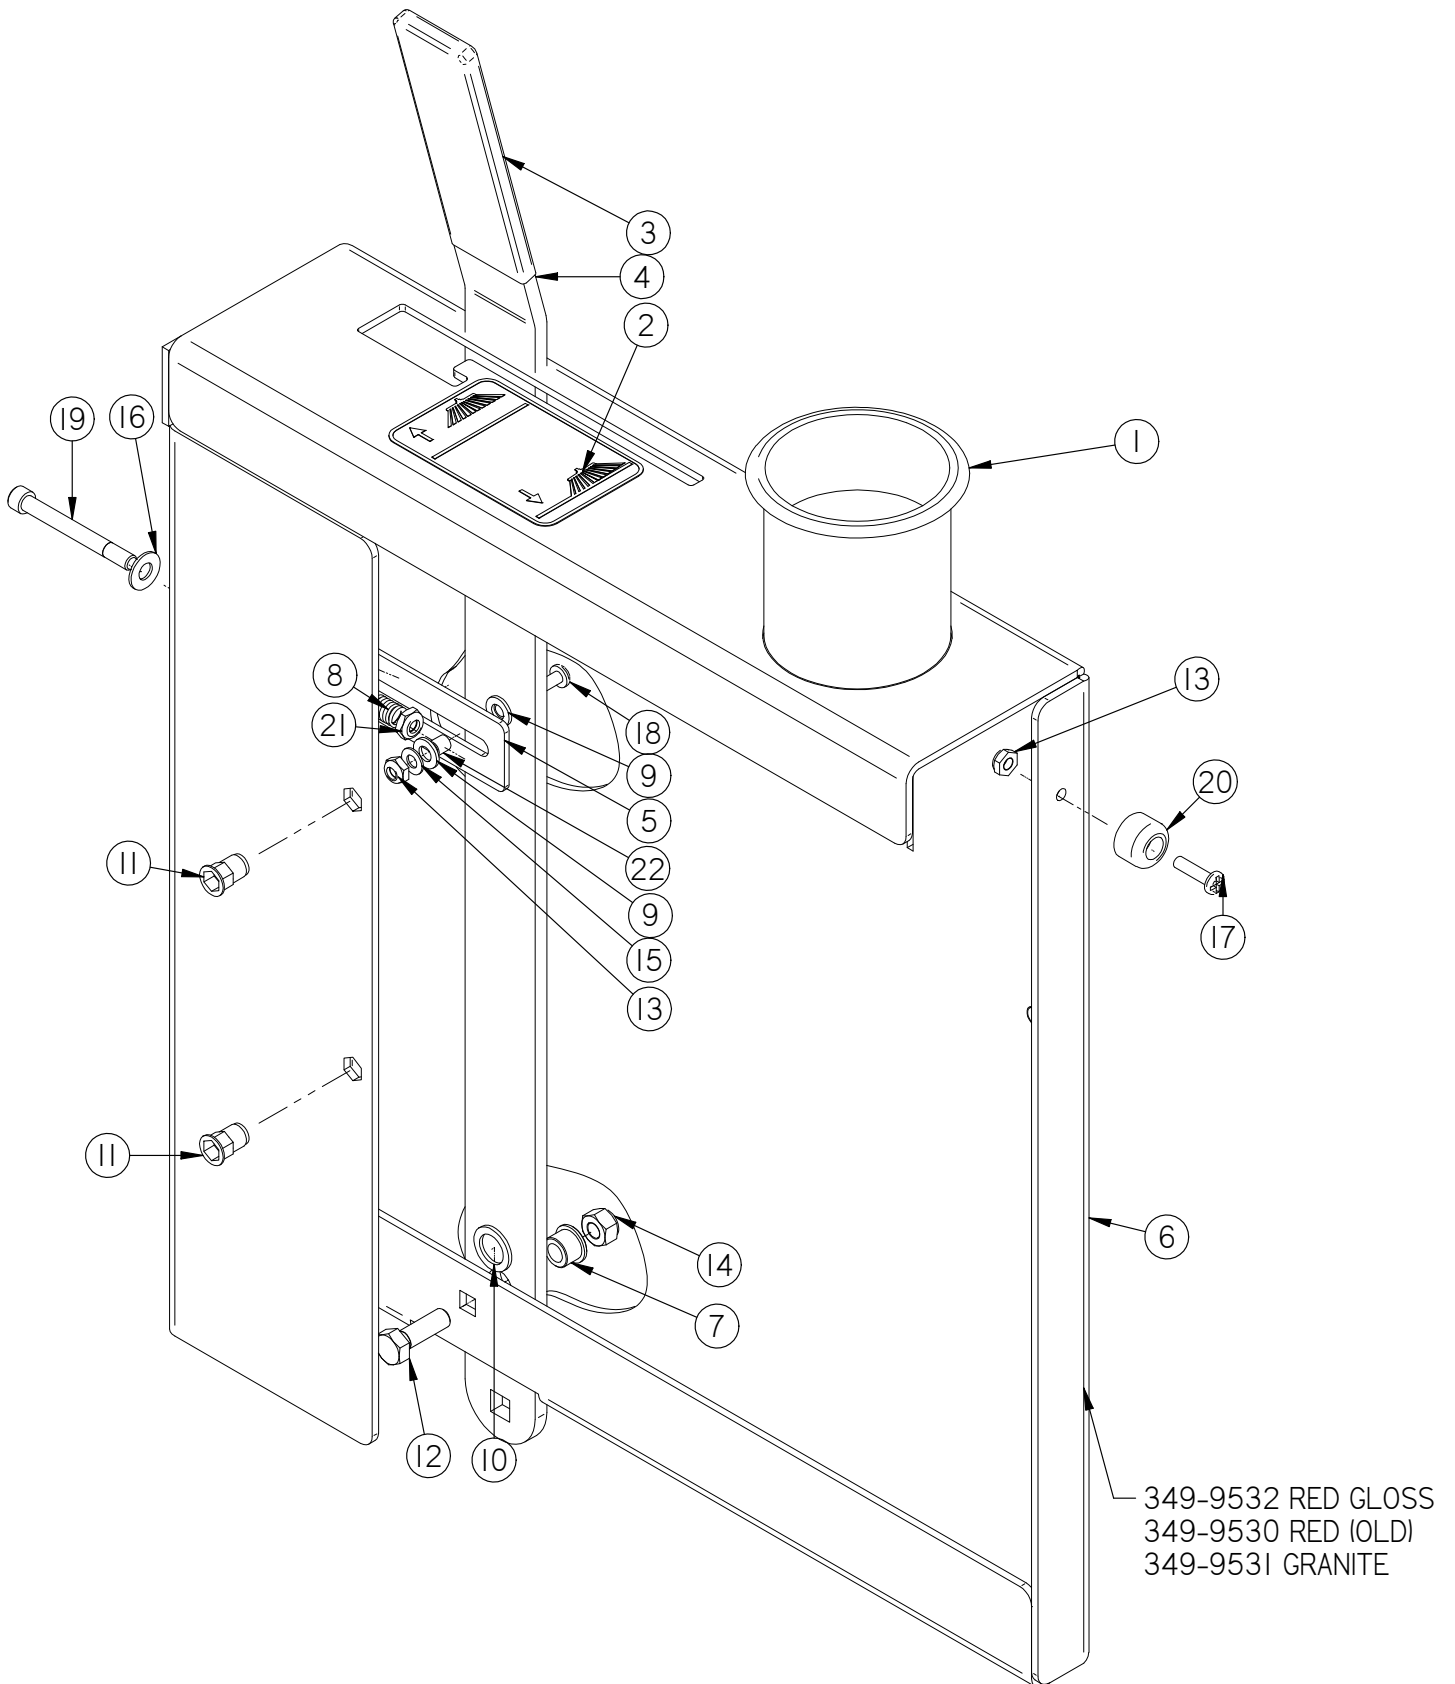

Side Broom Panel

Item	Part No.	Part Description	Qty.
1	349-0014	CUP HOLDER	1
2	349-1502	SIDE BROOM STICKER	1
3	349-4480	LIFT ARM GRIP	1
4	349-4610	LEVER, SIDE BROOM	1
5	349-4650	SIDE BROOM ADJ. PLATE	1
6	349-9530	SIDE BROOM LIFT LEVER PANEL	1
7	370-1245	BUSHING	1
8	8-466	SPRING	1
9	H-00283	FW 1/4" NYLON	2
10	H-05337	FW 1/2" ID X 1/16" THICK NYLON	1
11	H-250HCN	HCN 1/4"-20	2
12	H-70055	HCS 5/16"- 18 X 1" SS	1
13	H-70858	NYLOK #10-32 SS	2
14	H-70861	NYLOK 5/16" - 18 SS	1
15	H-71009	FW #10 SS	1
16	H-71013	FW 1/4 ID X 5/8 OD SS	1
17	H-72534	PPH #10-32 X 3/4" S/S	1
18	H-72536	PPH #10-32 X 1" S/S	1
19	H-73467	SHCS 1/4-20 X 2.25 SS	1
20	H-9540	RUBBER BUMPER, 25/32"	1
21	H-NJ04C	JNYL 1/4" - 20 SS	1
22	M-639IK122	.25 OD X .1875 ID X .25 LG SLEEVE	1