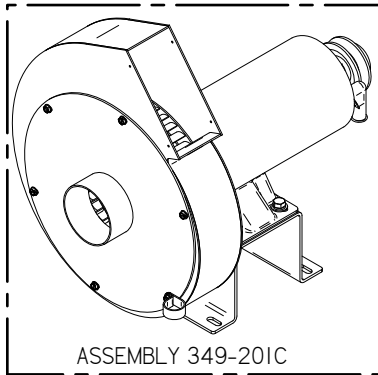

Main Broom Motor

Item	Part No.	Part Description	Qty.
1	290-2780	TERMINAL BOOT, BLACK	2
2	290-9523	BLOWER DOOR PLATE	1
3	349-201	24V 2000 RPM,TWIN SHAFT MOTOR	1
4	349-5110	BLOWER HOUSING	1
5	4-201B	MOTOR CRADLE	1
6	4-301	MAIN DRIVE PULLEY	1
7	4-512	BLOWER WHEEL	1
8	8-165	MOTOR SUPPORT BRACKET	1
9	H-0127296	LOOP CLAMP, 1.0"	1
10	H-25484	5/16" X 5/16" KURL SET SCREW	2
11	H-25485	5/16" X 3/8" KURL SET SCREW	1
12	H-31810	HW #10 X 1/2	6
13	H-70053	HCS 5/16"- 18 X 3/4" SS	4
14	H-70103	HCS 3/8"-16 X 3/4" SS	4
15	H-71015	FW 5/16 ID X 3/4 OD SS	4
16	H-71065	LW 5/16" SS	4
17	H-K14320	3/16" X 1 1/4" KEY	2