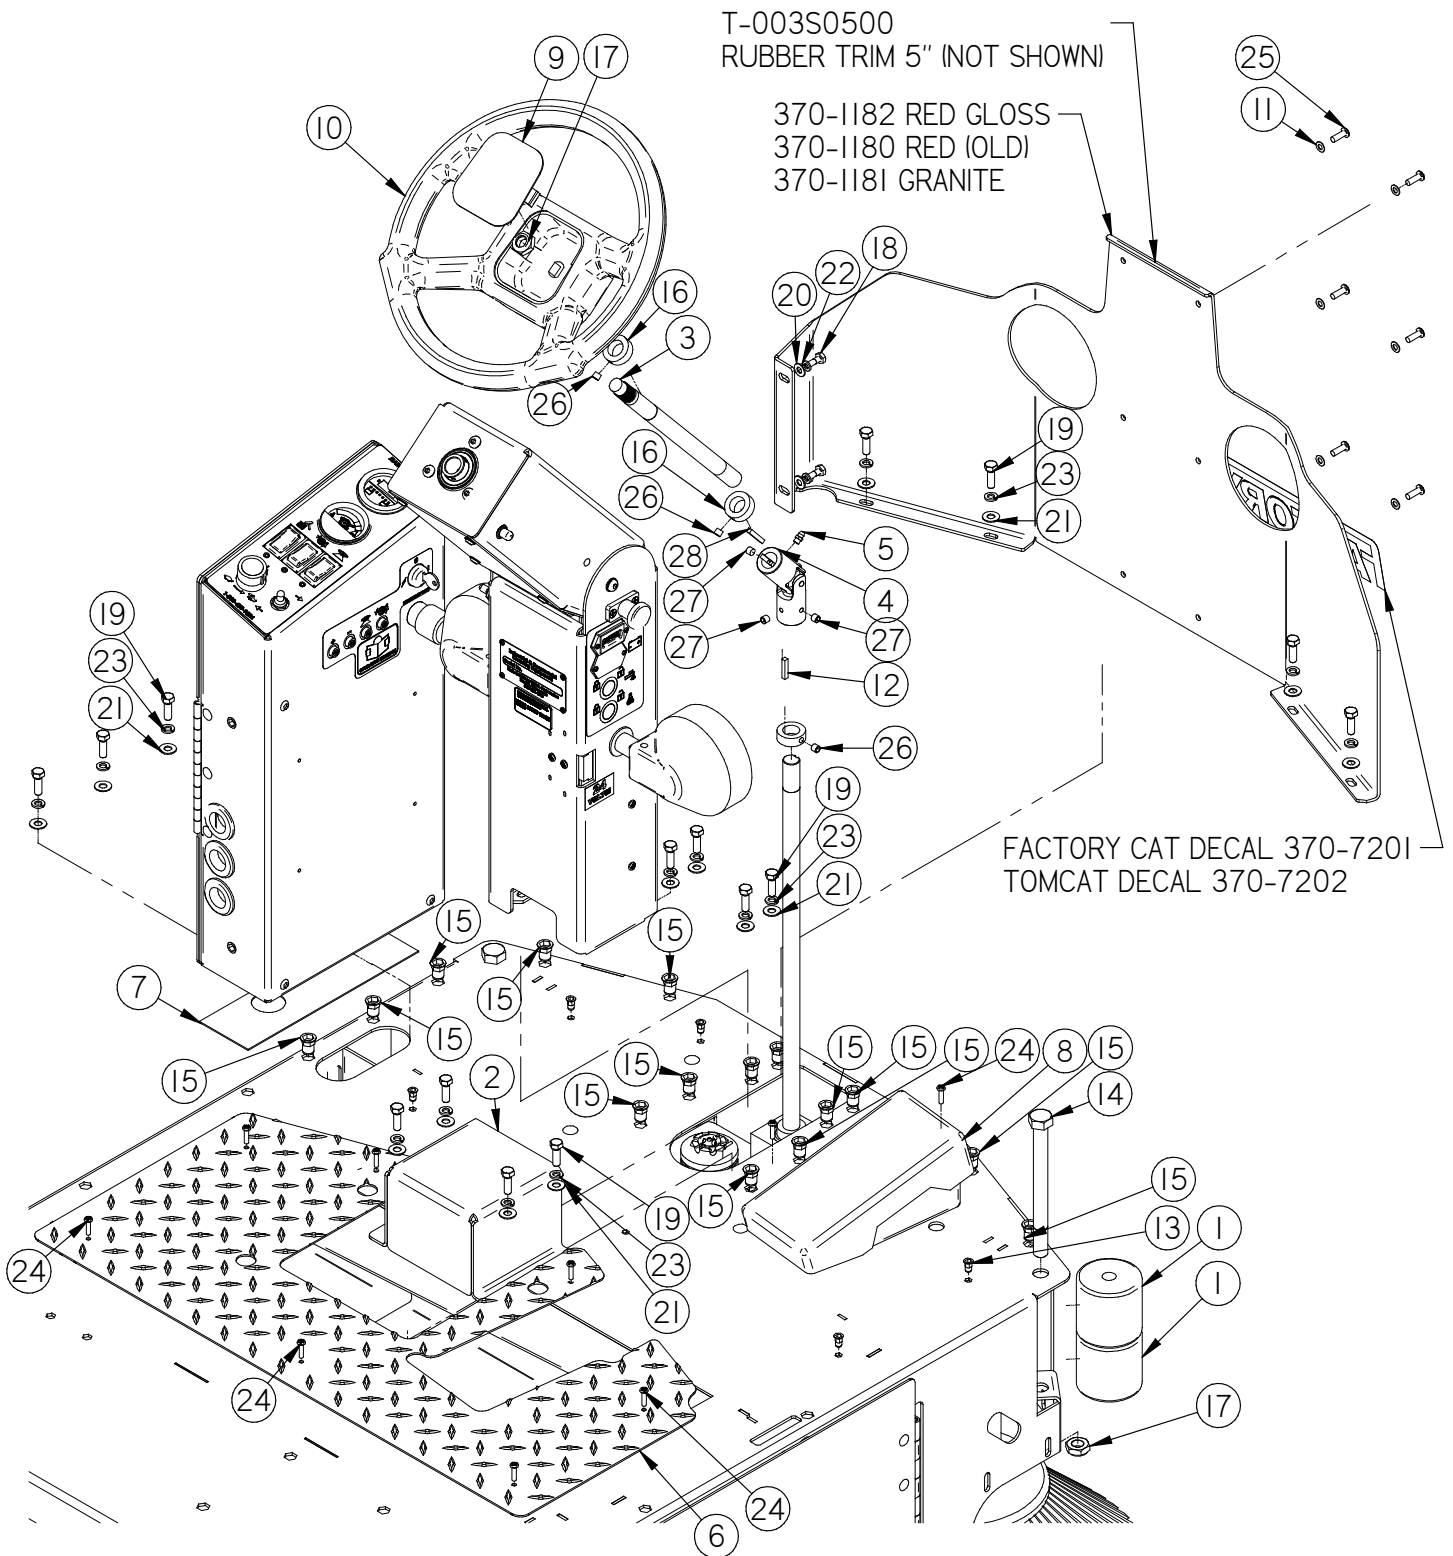

Central Command and Steering Tower

Central Command and Steering Tower

Item	Part No.	Part Description	Qty.
1	21-1127	ROLLER	2
2	250-1173	DRIVE COVER	1
3	290-7090	STEERING SHAFT, UPPER	1
4	290-7110	U-JOINT	1
5	290-7111	1/4-28 ZERK FITTING	1
6	370-1610	NON SKID FLOOR PLATE	1
7	370-2004	CENTRAL COMMAND DUST CURTAIN	1
8	8-290	FOOT PEDAL	1
9	8-701A	STEERING COVER	1
10	8-703	STEERING WHEEL	1
11	H-00282	FW 1/4" NYLON	6
12	H-01125	3/16" X 1" KEY	1
13	H-02309	HCN #10-32, LG CRIMP	5
14	H-13327	HB 5/8"- 11 X 7"	2
15	H-312NCNL	HCN 5/16"-18 LG	15
16	H-33376	SET SCREW SHAFT COLLAR, 3/4" ID X 9/16 LG	3
17	H-37038	JNYL 5/8"- 11	2
18	H-70003	HCS 1/4"-20 X 3/4" SS	2
19	H-70055	HCS 5/16"- 18 X 1" SS	15
20	H-71013	FW 1/4 ID X 5/8 OD SS	2
21	H-71015	FW 5/16 ID X 3/4 OD SS	15
22	H-71063	LW 1/4" SS	2
23	H-71065	LW 5/16" SS	15
24	H-72534	PPH #10-32 X 3/4" S/S	9
25	H-73754	BHSCS 1/4 - 20 X 3/4" SS	6
26	H-81983	5/16" X 1/4" KURL SET SCREW	3
27	H-82022	5/16-24" X 1/4" KURL SET SCREW	3
28	H-K14320	3/16" X 1 1/4" KEY	1