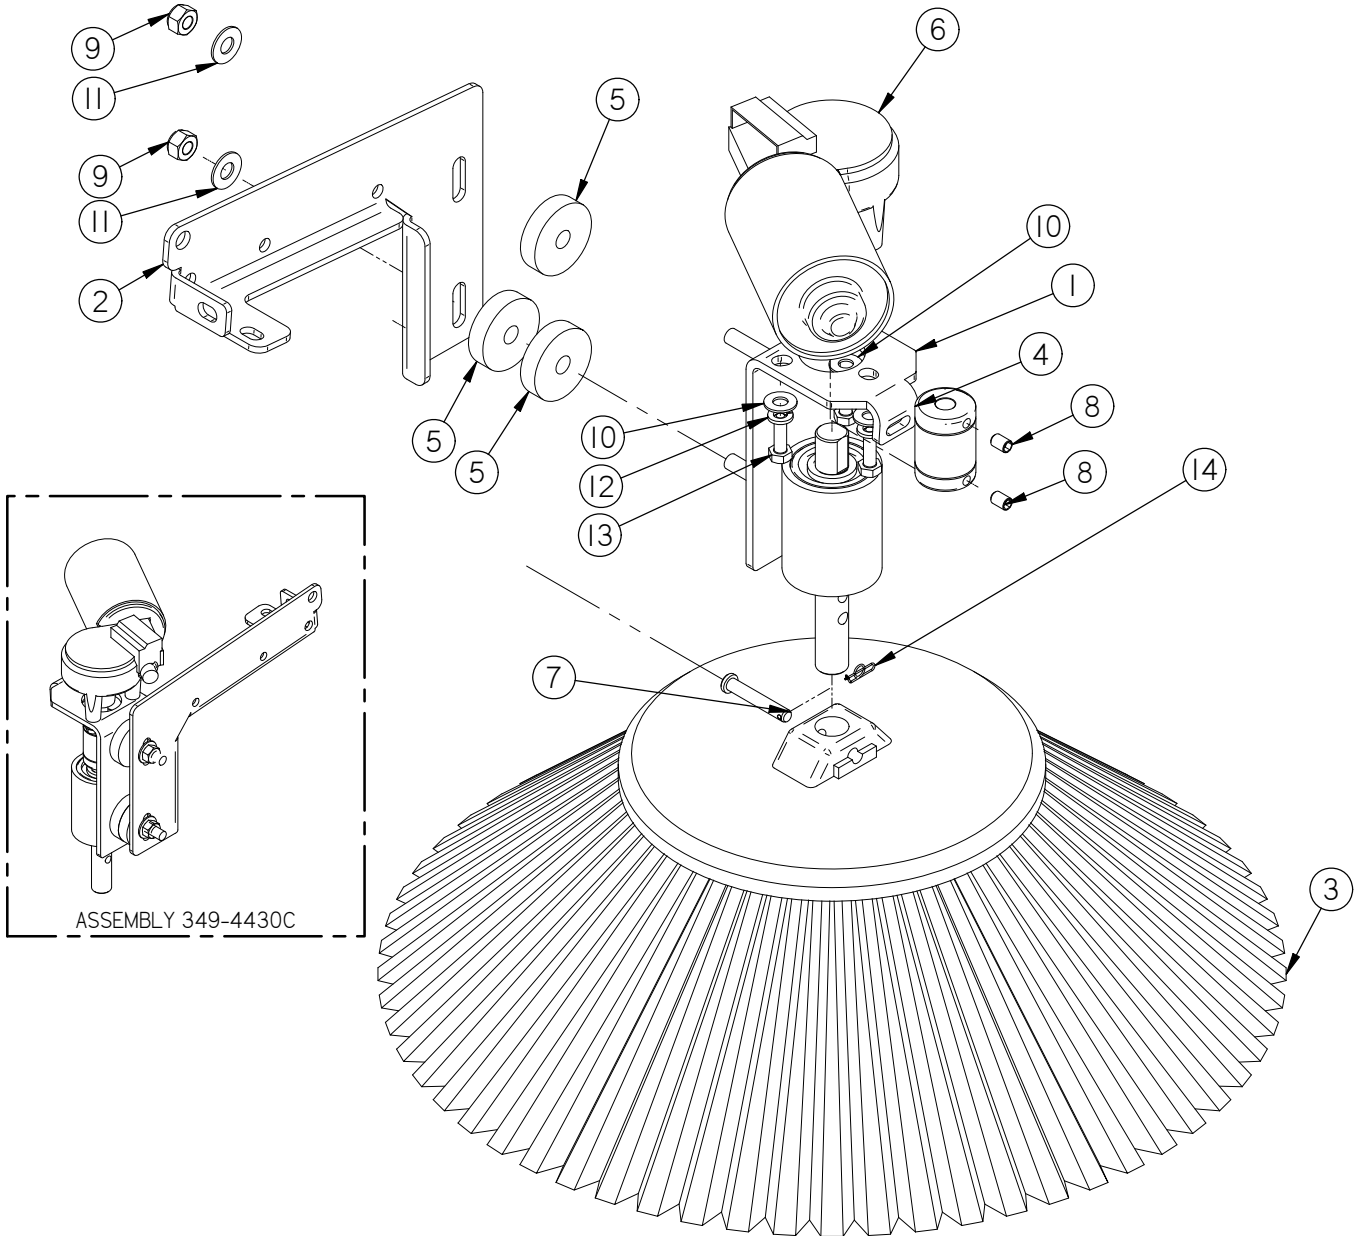

TO ORDER WHEEL
SEPARATELY USE
PART # 290-7315
OR # 290-7320G

TO ORDER BRAKE
SEPARATELY USE
PART # 290-7323

Front Wheel

10" Front Drive

Item	Part No.	Part Description	Qty.
1	250-7120	STEERING SHAFT, LOWER	1
2	250-7314	60 TOOTH STEERING SPROCKET	1
3	250-7326	PIVOT PLATE	1
4	250-7327	STEERING CHAIN	1
5	250-7328	WIRE GUIDE	1
6	250-7332	STEERING SHAFT	1
7	290-1218	SPACER 7/8" OD. X 3/4" ID X 1/4" LG	1
8	37-7317	TAPERED ROLLER BEARING	2
9	37-7318	BEARING CAP	2
10	37-7319	STEERING SHAFT SEAL	2
11	37-7320	PRE LOAD SLEEVE	1
12	37-7321	SLOTTED NUT, 2.0 - 12	1
13	5-826	10 TOOTH SPROCKET	1
14	5-831	MASTER LINK	1
15	8-723	BEARING BLOCK	1
16	8-723B	BEARING	2
17	H-0171004	JNYL 3/8- 24 SS	2
18	H-0172951	HCS 3/8"- 24 X 2-1/2" SS FULL THREADED	2
19	H-25379	SETScrew, KCP, 1/4"-20 X 1/4"	2
20	H-33376	SET SCREW SHAFT COLLAR, 3/4" ID X 9/16 LG	1
21	H-68013	SNAPRING 5/8"	1
22	H-70003	HCS 1/4"-20 X 5/8" SS	1
23	H-70103	HCS 3/8"-16 X 3/4" SS	2
24	H-70105	HCS 3/8"- 16 X 1" SS	4
25	H-70710	HN 1/4"- 20 SS	1
26	H-70712	HN 3/8"-16 SS	2
27	H-70732	HN 3/8"- 24 SS	1
28	H-71013	FW 1/4 ID X 5/8 OD SS	4
29	H-71017	FW 3/8 ID X 7/8 OD SS	6
30	H-71063	LW 1/4" SS	5
31	H-71067	LW 3/8" SS	6
32	H-72949	HCS 3/8"- 24 X 2" SS FULL THREADED	5
33	H-73754	BHSCS 1/4 - 20 X 3/4" SS	4
34	H-81983	5/16" X 1/4" KURL SET SCREW	1
35	H-K1432	3/16" X 1/2" KEY	1
36	M-938IT24	S-HOOK	1
37	T-050B0025	5/16 ID x 1/4" LG BLACK HOSE	1

Side Broom Left Hand

Item	Part No.	Part Description	Qty.
1	290-8750B	MOTOR MOUNT ASSEMBLY	1
2	349-4430	SIDE BROOM LIFT ARM, LH	1
3	4-402	SIDE BROOM POLYPROPYLENE	1
4	4-444	BROOM SAFETY DRIVE CPLG	1
5	4-446	GROMMET-3/8 ID X 1-1/2 OD X .375	3
6	8-220	SIDE BROOM MOTOR	1
7	H-0156730	1/4" X 1 1/2" CLEVIS PIN	1
8	H-25381	1/4"-20 X 3/8" KURL SET SCREW	2
9	H-70861	NYLOK 5/16" - 18 SS	2
10	H-71013	FW 1/4 ID X 5/8 OD SS	3
11	H-71015	FW 5/16 ID X 3/4 OD SS	2
12	H-71063	LW 1/4" SS	3
13	H-M82550	HCS M6-1.0 X 20 SS	3
14	H-RUE8	RUE RING COTTER	1