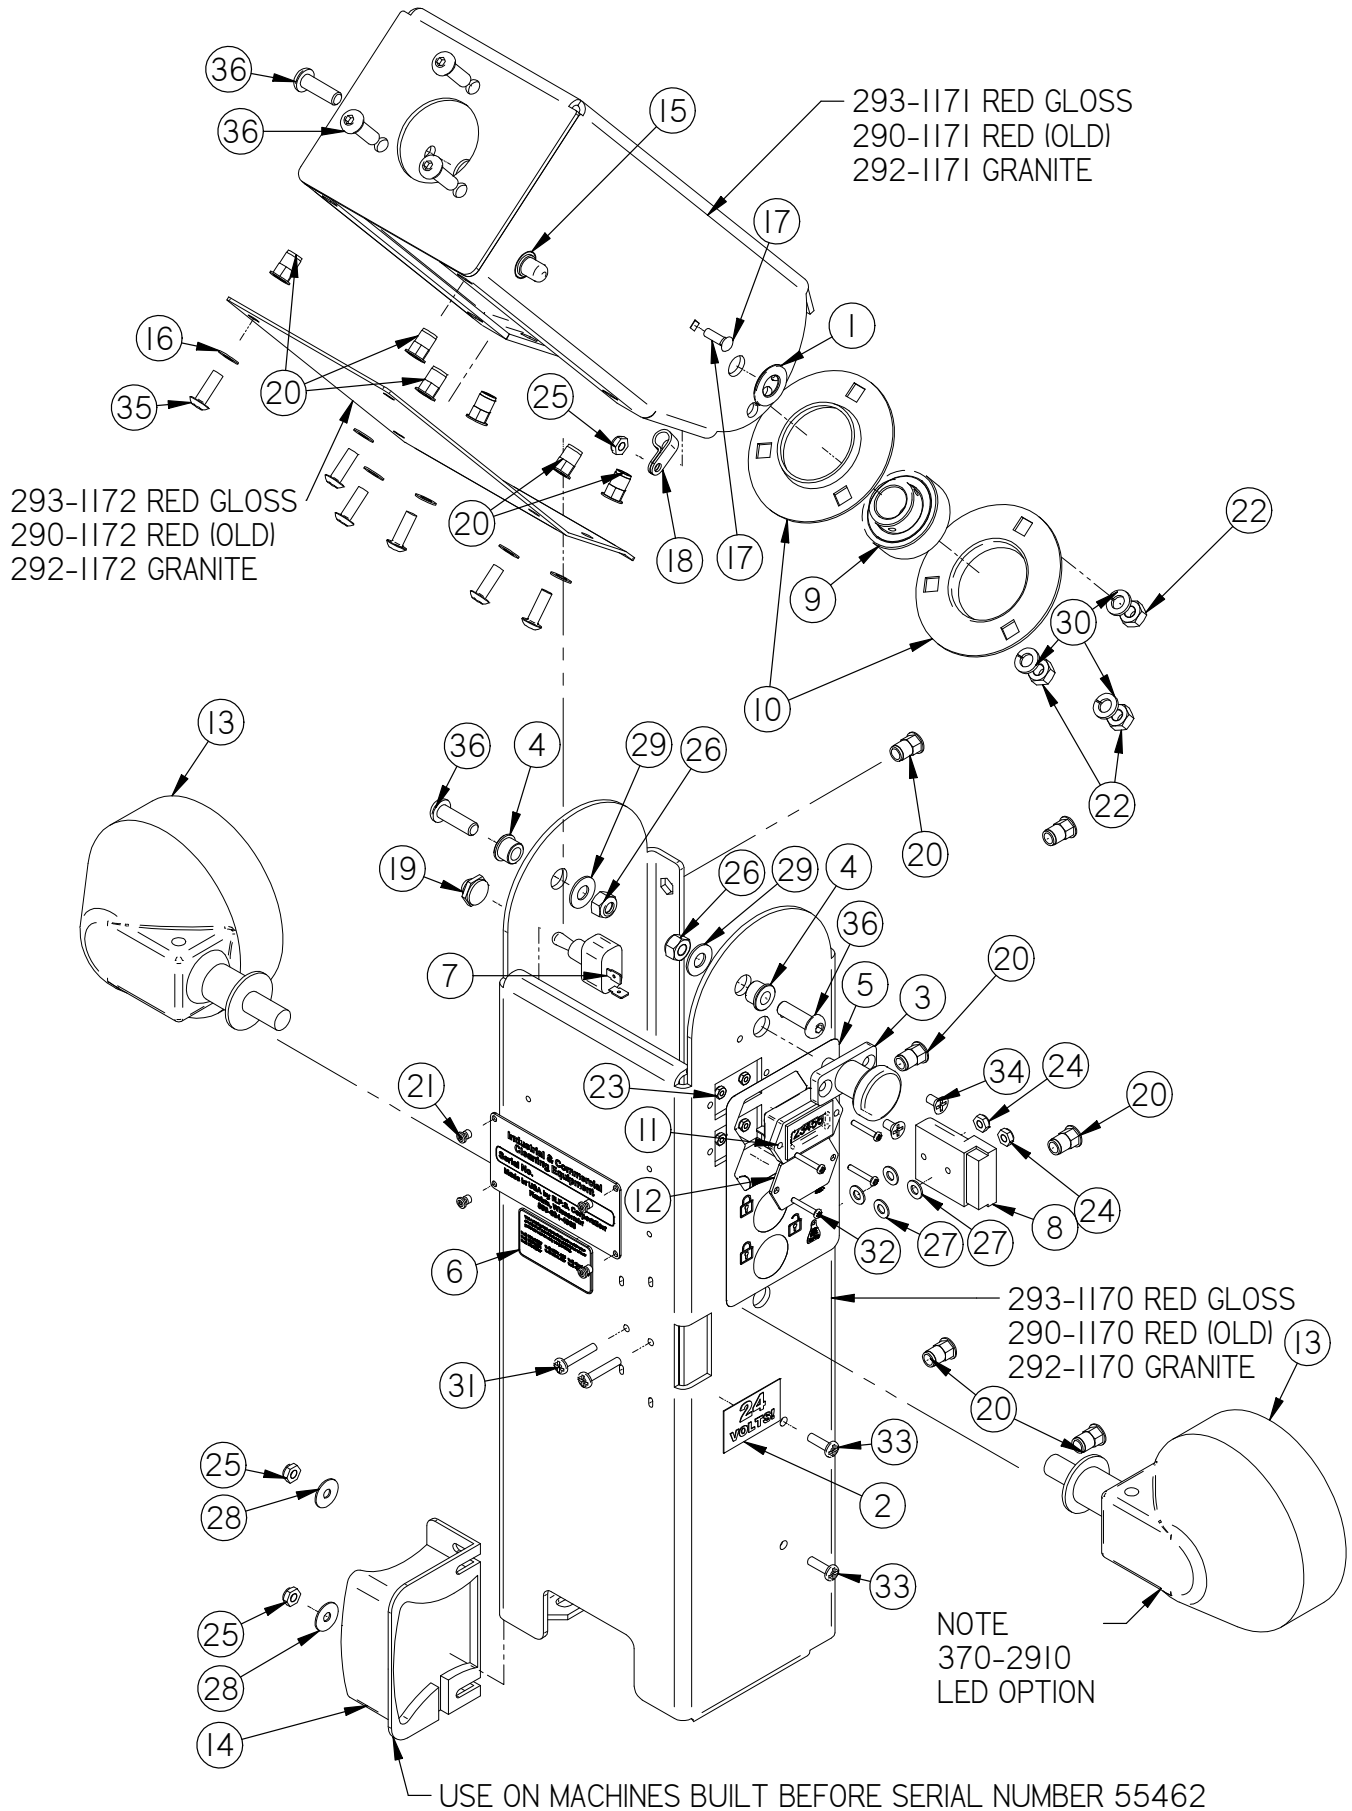

Steering Tower

Item	Part No.	Part Description	Qty.
1	290-1247	BRONZE THRUST BEARING, .50" ID X 1.0" OD X 1/16" TH	2
2	290-1505	24 VOLT STICKER	1
3	290-7050	INDEX PLUNGER	1
4	370-1245	BUSHING	2
5	370-7204	METER STICKER	1
6	370-7206	PATENT PLATE	1
7	370-8920	TOGGLE, ON-OFF SPST	1
8	4-259	CONNECTOR, RED 50, HOUSING ONLY	1
9	4-352	BEARING	1
10	4-364A	FLANGE, 1.75" ID	2
11	8-262	HOUR METER	1
12	8-263	METER PLUG	1
13	8-291	HEADLIGHT	2
14	8-292	BACKUP ALARM	1
15	8-294B	PUSH BUTTON SWITCH, SILVER	1
16	H-00282	FW 1/4" NYLON	6
17	H-0172519	CB #10-32 X 5/8" SS	1
18	H-02239	3/8" NYLON LOOP CLAMP	1
19	H-11200	PROTECTIVE BOOT, TOGGLE SWITCH, (BLACK)	1
20	H-250HCN	HCN 1/4"-20	12
21	H-41007	AB4-3A BLIND RIVET	4
22	H-70711	HN 5/16"- 18 SS	4
23	H-70854	NYLOK #4-40 SS	4
24	H-70856	NYLOK #8-32 SS	2
25	H-70858	NYLOK #10-32 SS	3
26	H-70861	NYLOK 5/16" - 18 SS	2
27	H-71009	FW #10 SS	4
28	H-71010	FW #10 ID X 11/16 OD SS	2
29	H-71015	FW 5/16 ID X 3/4 OD SS	2
30	H-71065	LW 5/16" SS	4
31	H-72418	PPH #8-32 X 1" S/S	2
32	H-72490	PPH #4-40 X 3/4" S/S	4
33	H-72517	PPH #10-32 X 5/8" SS	2
34	H-72681	FHP #10-32 X 3/8" SS	2
35	H-73754	BHSCS 1/4 - 20 X 3/4" SS	6
36	H-73780	BHSCS 5/16-18 X 1	6