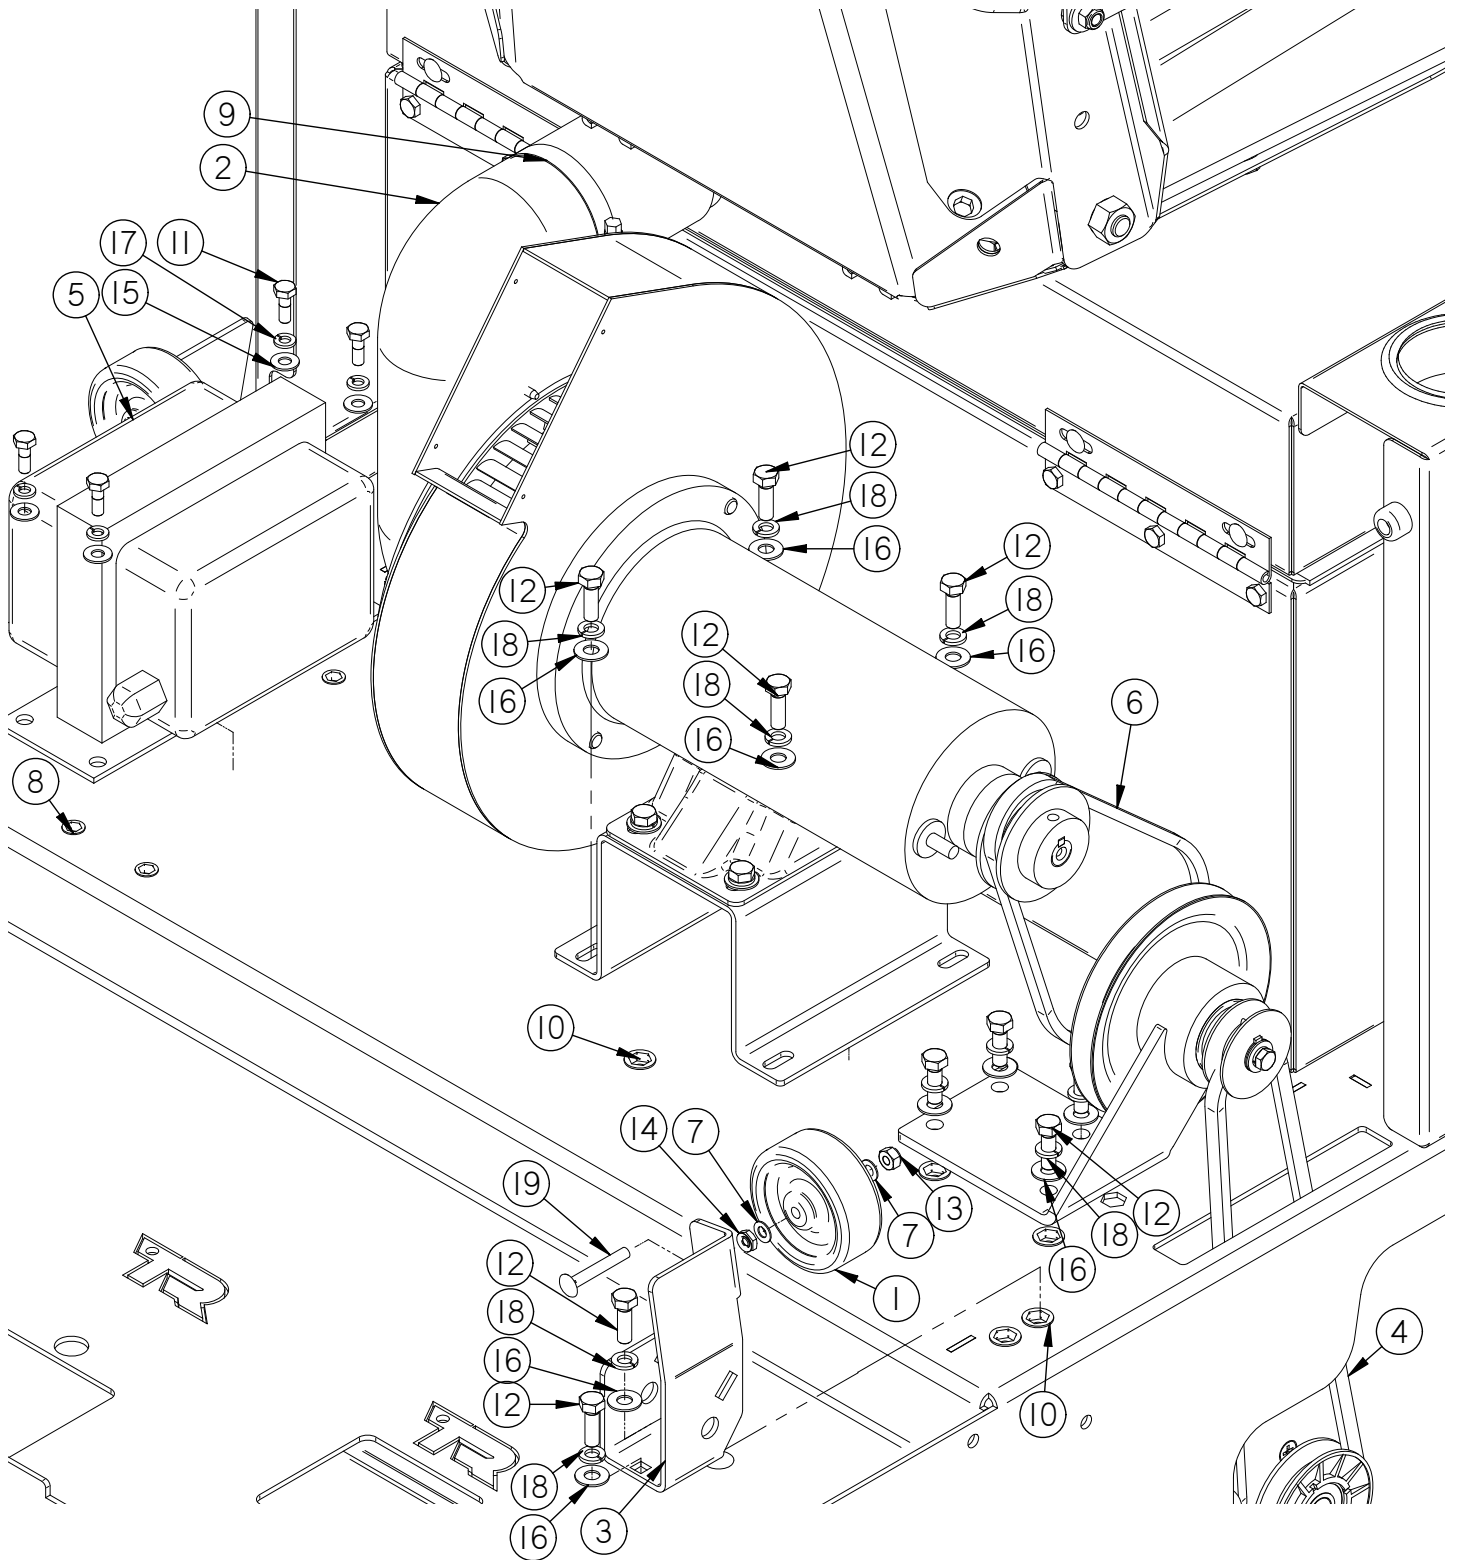

Main Broom Motor and Jackshaft

Main Broom Motor and Jackshaft

Item	Part No.	Part Description	Qty.
1	21-7600	SIDE WHEEL (GREY)	1
2	349-0020	3 INCH ID X 20 INCH LG. VAC HOSE	1
3	349-1140	MAINBROOM PULLEY BRACKET	1
4	349-3020	MAIN BROOM BELT	1
5	8-244	BATTERY CHARGER, ON-BOARD, 25 AMP, 110V	1
6	8-301	MOTOR TO JACK SHAFT BELT	1
7	H-00282	FW 1/4" NYLON	2
8	H-00918	HCN 1/4"-20 LG	3
9	H-0427619	CLAMP 2" - 3"	1
10	H-312NCNL	HCN 5/16"-18 LG	8
11	H-70003	HCS 1/4"-20 X 3/4" SS	4
12	H-70055	HCS 5/16"- 18 X 1" SS	10
13	H-70860	NYLOK 1/4"- 20 SS	1
14	H-70925	KN 1/4-20 S/S	1
15	H-71013	FW 1/4 ID X 5/8 OD SS	4
16	H-71015	FW 5/16 ID X 3/4 OD SS	10
17	H-71063	LW 1/4" SS	4
18	H-71065	LW 5/16" SS	10
19	H-74396	CB 1/4"- 20 X 1-3/4" SS	1