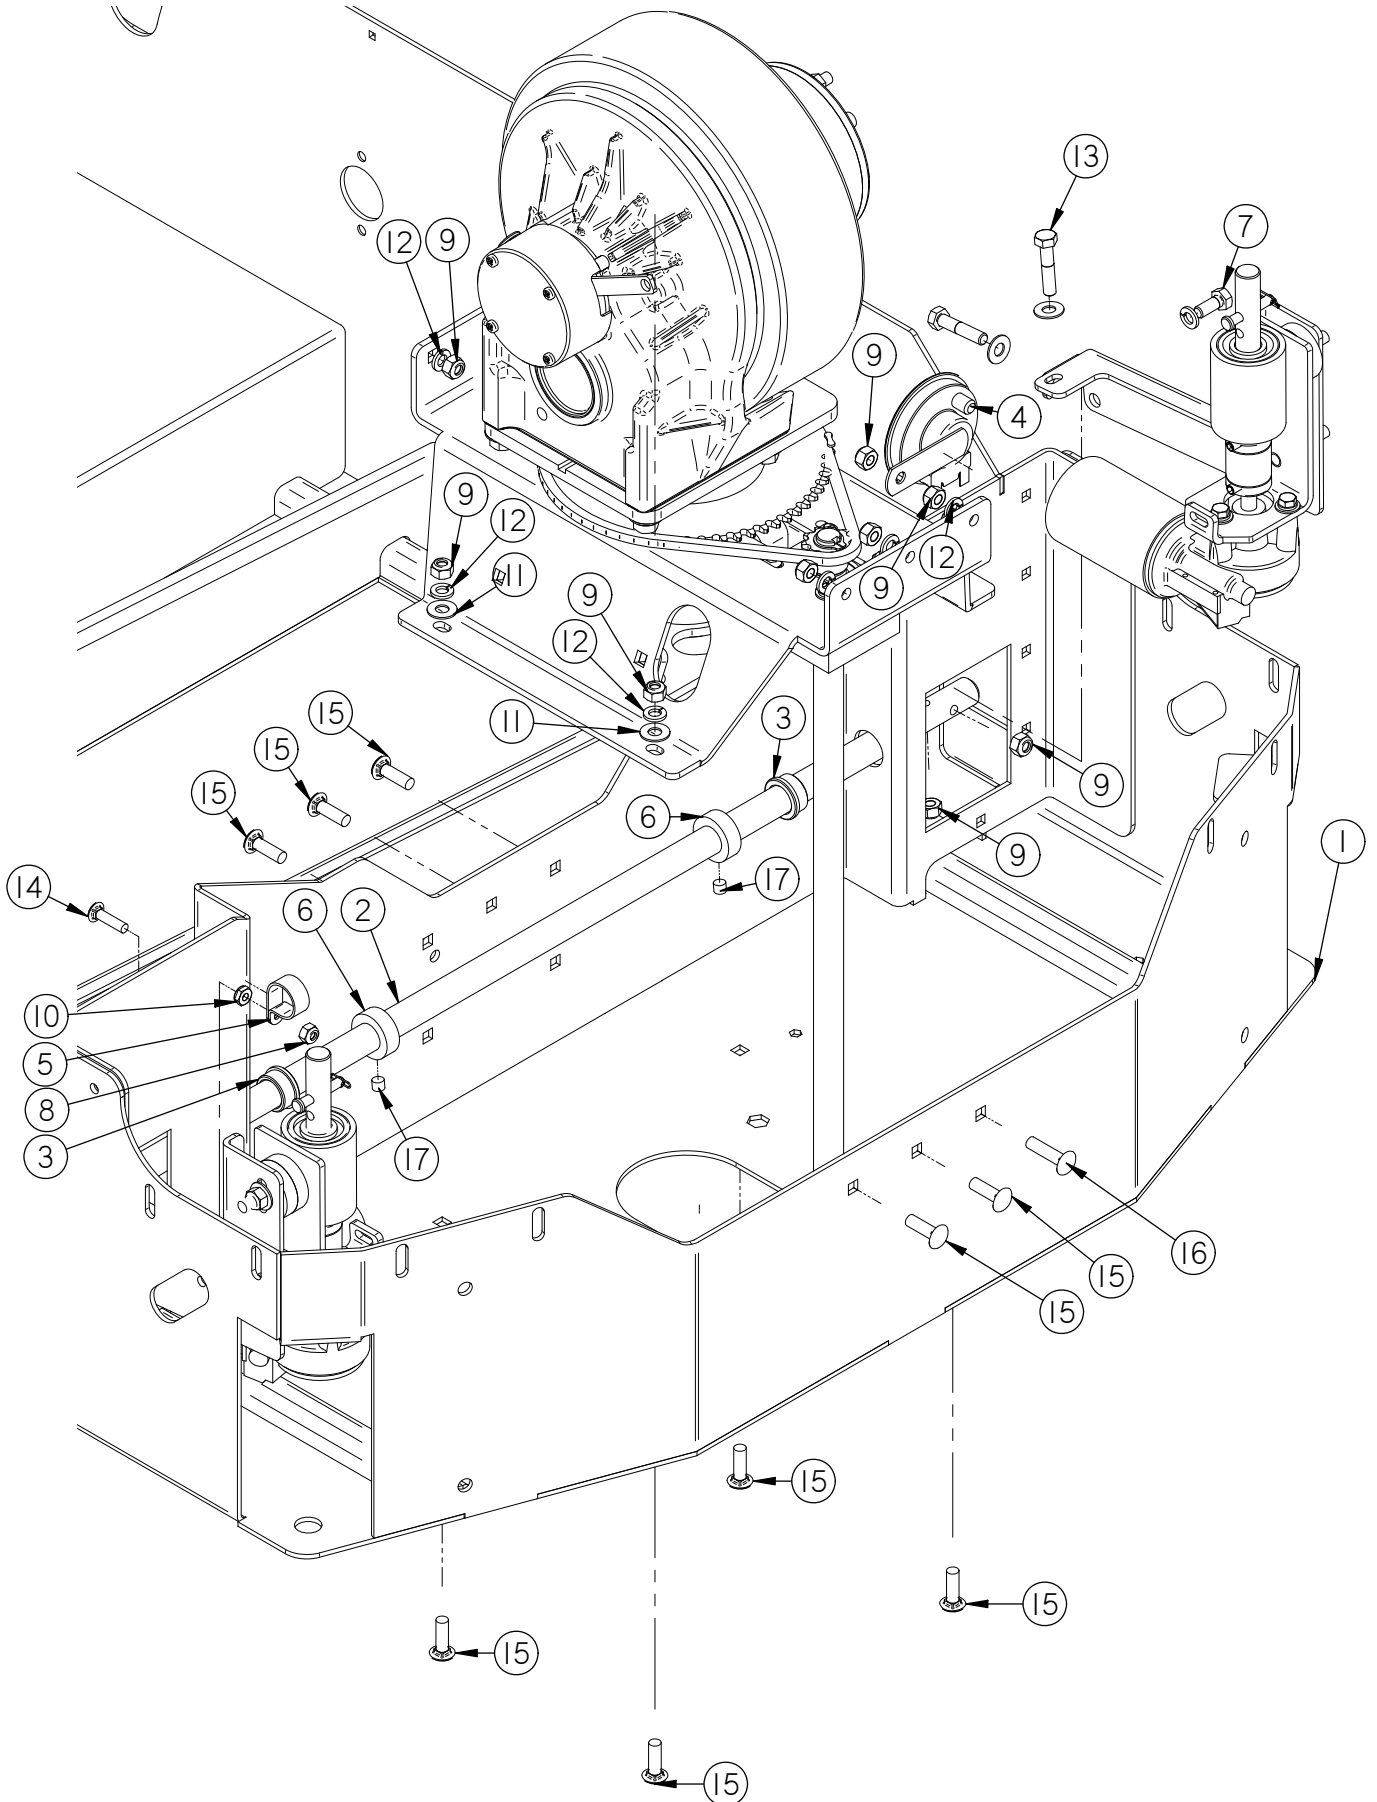

Front Wheel and Side Brooms

Front Wheel and Side Brooms

Item	Part No.	Part Description	Qty.
1	349-1100	MAIN FRAME	1
2	349-4620	SIDE BROOM SUSPENSION AXLE SHAFT	1
3	4-4230	3/4" X 1" X 1/2" FLG BEARING	2
4	8-294	HORN	1
5	H-0127296	LOOP CLAMP, 1.0"	1
6	H-33376	SET SCREW SHAFT COLLAR, 3/4" ID X 9/16 LG	2
7	H-70053	HCS 5/16"- 18 X 3/4" SS	2
8	H-70860	NYLOK 1/4"- 20 SS	1
9	H-70861	NYLOK 5/16" - 18 SS	15
10	H-70925	KN 1/4-20 S/S	1
11	H-71015	FW 5/16 ID X 3/4 OD SS	8
12	H-71065	LW 5/16" SS	12
13	H-71180	HCS 5/16"- 18 X 1-1/2" FULLY THREADED	4
14	H-74420	CB 1/4"- 20 X 1.0" SS	1
15	H-74430	CB 5/16"- 18 X 1" SS	9
16	H-74431	CB 5/16"- 18 X 1-1/4" SS	1
17	H-81983	5/16" X 1/4" KURL SET SCREW	2