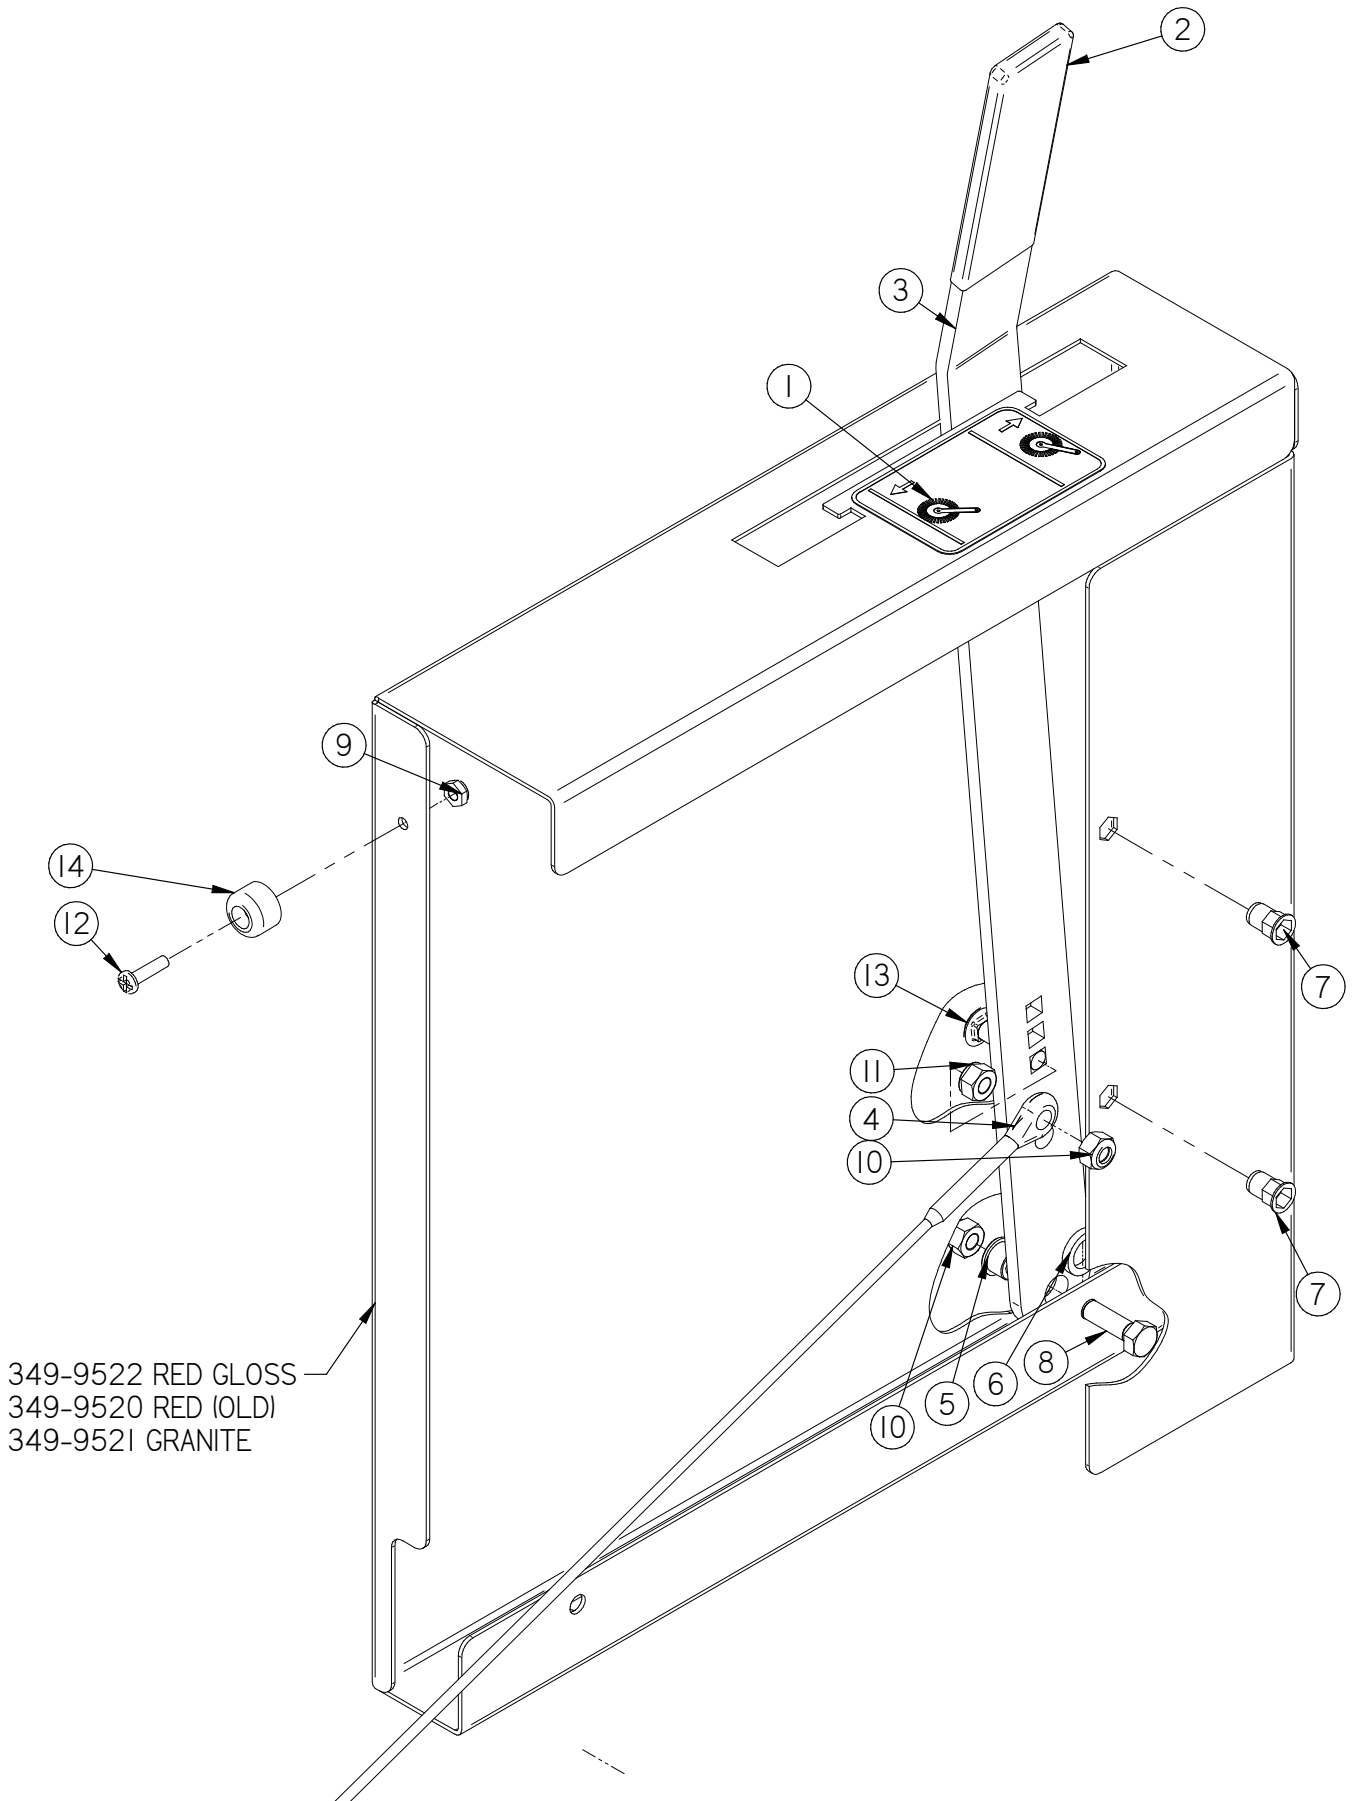

Main Broom Panel

Item	Part No.	Part Description	Qty.
1	349-1501	MAIN BROOM STICKER	1
2	349-4480	LIFT ARM GRIP	1
3	349-4510	MAIN BROOM LIFT LEVER	1
4	349-7890	SIDE BROOM CABLE	1
5	370-1245	BUSHING	1
6	H-01320	FW 1/2" ID X 1/8" THICK NYLON	1
7	H-250HCN	HCN 1/4"-20	2
8	H-70055	HCS 5/16"- 18 X 1" SS	1
9	H-70858	NYLOK #10-32 SS	1
10	H-70861	NYLOK 5/16" - 18 SS	2
11	H-70926	KN 15/16-18 S/S	1
12	H-72534	PPH #10-32 X 3/4" S/S	1
13	H-74431	CB 5/16"- 18 X 1-1/4" SS	1
14	H-9540	RUBBER BUMPER, 25/32"	1