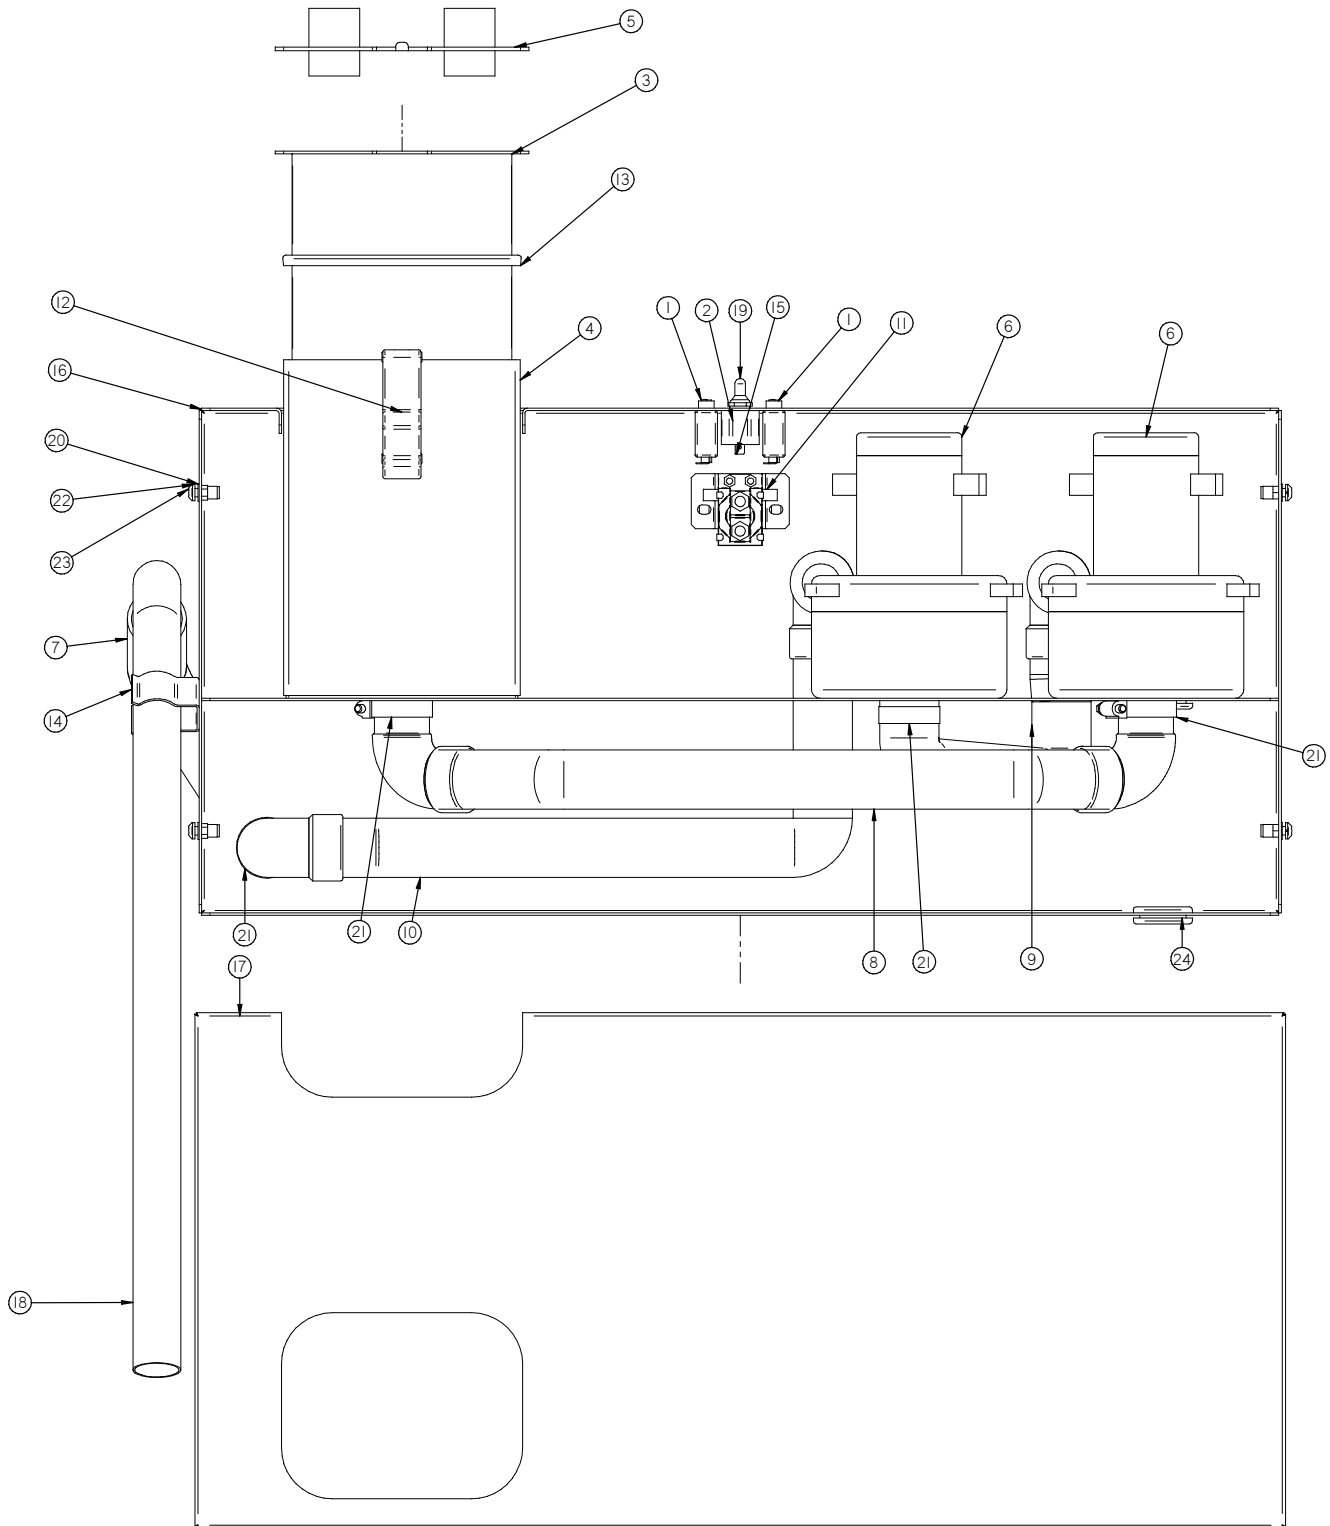

Blower Suction Box

Item	Part No.	Part Description	Qty.	Item	Part No.	Part Description	Qty.
1	190-8370	FUSE RESETTABLE 25 AMP	2	13	5-845A	WINDLACING (WEATHER STRIP)	1
2	200-1011	SWITCHBOARD INSULATOR	1	14	5-886	WAND CLIP	1
3	255-1102	FILTER BAG	1	15	5-892	TOGGLE, ON-OFF SPST	1
4	255-1105	VAC BOX	1	16	8-1452	BLOWER SUCTION BOX	1
5	255-1106	VAC BOX LID	1	17	8-1453	BLOWER BOX LID	1
6	290-250	VAC MOTOR, 3 HP, TANGENTIAL	2	18	8-887	BLOWER WAND	1
7	349-0111	41 X 1-1/2" DIA HOSE	1	19	H-01200	PROTECTIVE BOOT, TOGGLE SWITCH, (BLACK)	1
8	349-0112	SUCTION HOSE 1	1	20	H-250HCN	HCN 1/4"-20	4
9	349-0112	SUCTION HOSE 2	1	21	H-62044	CLAMP 1.0"- 2.0" SS	4
10	349-0112	SUCTION HOSE 3	1	22	H-71063	LW 1/4" SS	4
11	370-2331	RELAY, 36V, SMALL, W/FLAT MTG PLATE	1	23	H-73754	BHSCS 1/4 - 20 X 3/4" SS	4
12	4-124	LATCH	1	24	H-9307K74	GROMMET, 1" ID X 1-3/4" OD BUNA-N	2