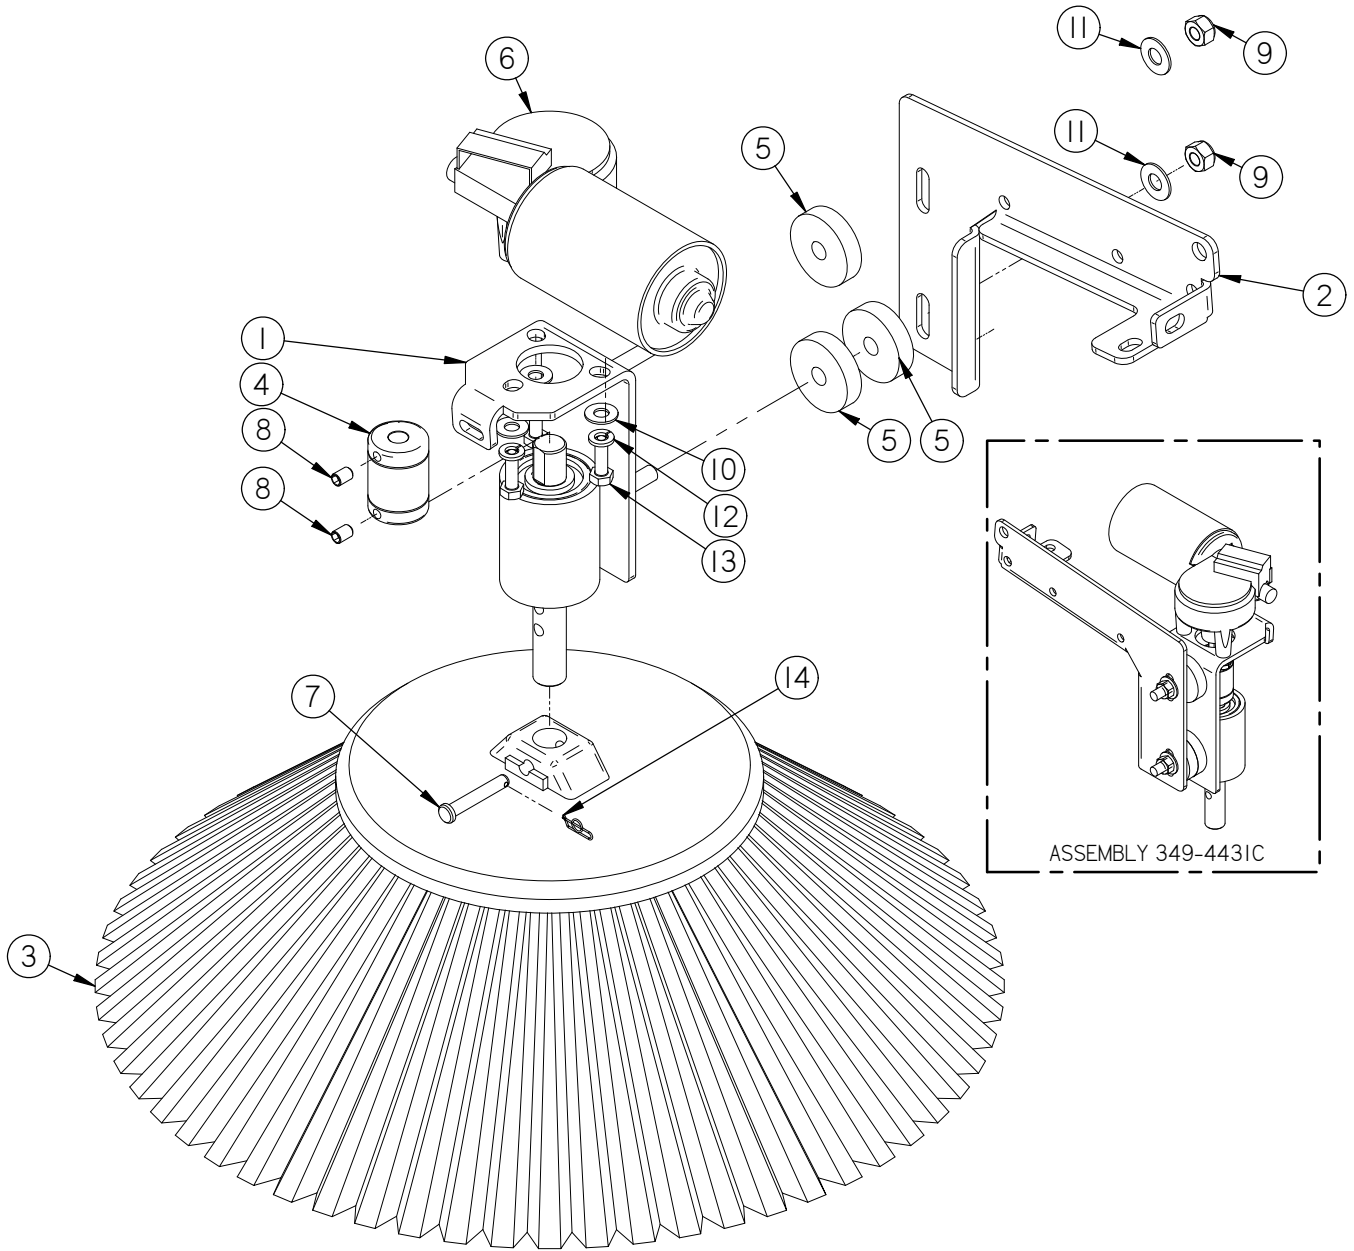

Side Broom Left Hand

Item	Part No.	Part Description	Qty.
1	290-8750B	MOTOR MOUNT ASSEMBLY	1
2	349-4430	SIDE BROOM LIFT ARM, LH	1
3	4-402	SIDE BROOM POLYPROPYLENE	1
4	4-444	BROOM SAFETY DRIVE CPLG	1
5	4-446	GROMMET-3/8 ID X 1-1/2 OD X .375	3
6	8-220	SIDE BROOM MOTOR	1
7	H-0156730	1/4" X 1 1/2" CLEVIS PIN	1
8	H-25381	1/4"-20 X 3/8" KURL SET SCREW	2
9	H-70861	NYLOK 5/16" - 18 SS	2
10	H-71013	FW 1/4 ID X 5/8 OD SS	3
11	H-71015	FW 5/16 ID X 3/4 OD SS	2
12	H-71063	LW 1/4" SS	3
13	H-M82550	HCS M6-1.0 X 20 SS	3
14	H-RUE8	RUE RING COTTER	1

Side Broom Right Hand

Item	Part No.	Part Description	Qty.
1	290-8750B	MOTOR MOUNT ASSEMBLY	1
2	349-4431	SIDE BROOM LIFT ARM, RH	1
3	4-402	SIDE BROOM POLYPROPYLENE	1
4	4-444	BROOM SAFETY DRIVE CPLG	1
5	4-446	GROMMET-3/8 ID X 1-1/2 OD X .375	3
6	8-220	SIDE BROOM MOTOR	1
7	H-0156730	1/4" X 1 1/2" CLEVIS PIN	1
8	H-25381	1/4"-20 X 3/8" KURL SET SCREW	2
9	H-70861	NYLOK 5/16" - 18 SS	2
10	H-71013	FW 1/4 ID X 5/8 OD SS	3
11	H-71015	FW 5/16 ID X 3/4 OD SS	2
12	H-71063	LW 1/4" SS	3
13	H-M82550	HCS M6-1.0 X 20 SS	3
14	H-RUE8	RUE RING COTTER	1