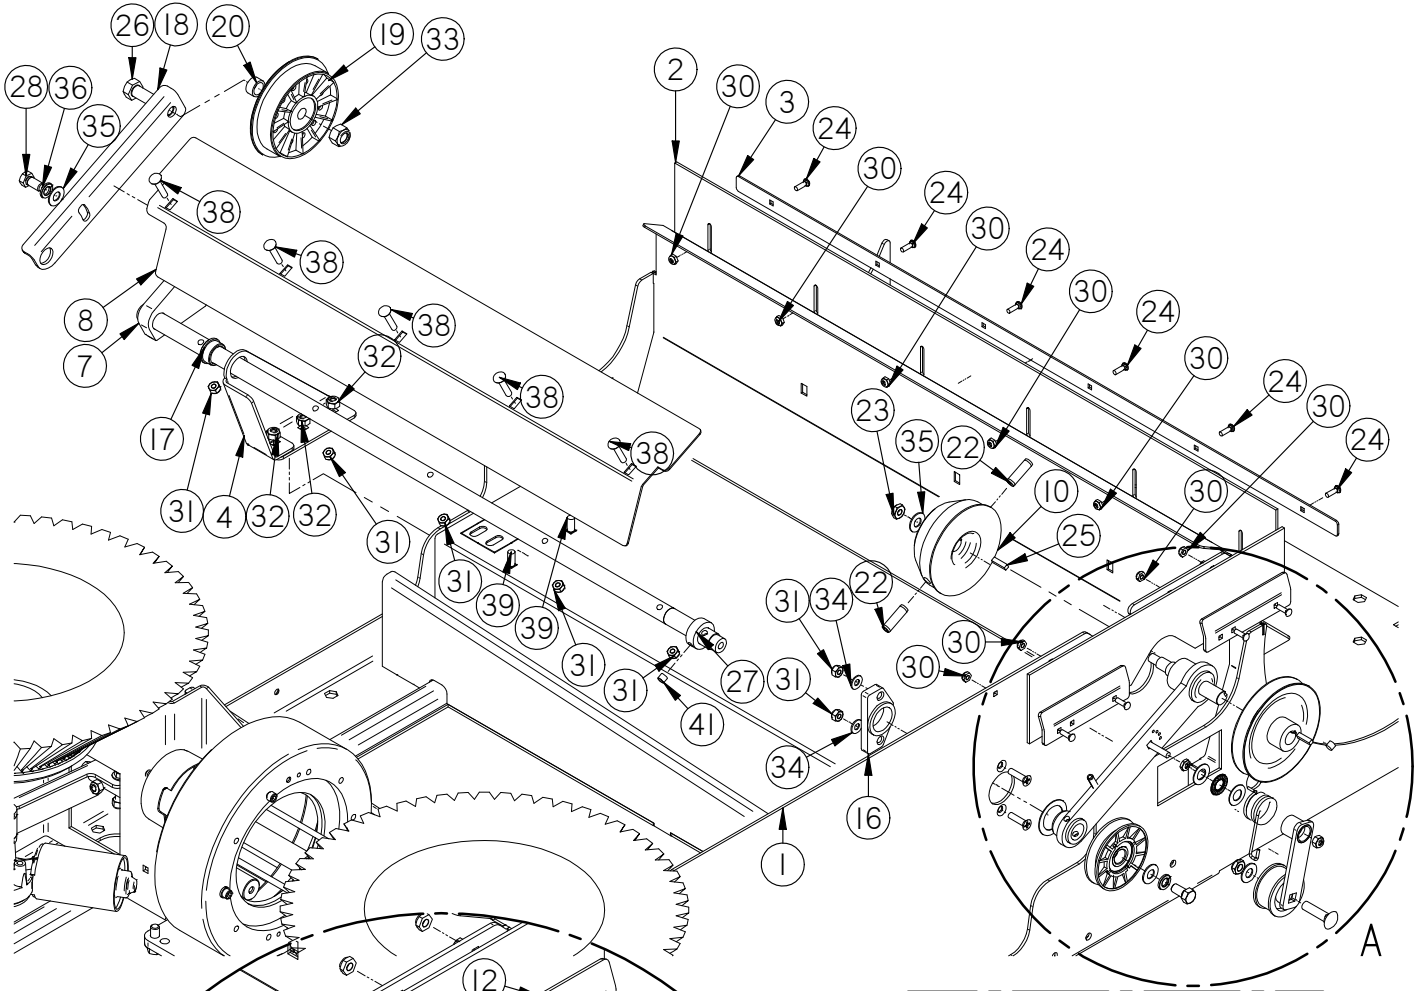

Main Broom Driver and Idler Arm

USE THIS PAGE FOR MACINES WITH A SERIAL NUMBER OF 57313 AND HIGHER

Main Broom Driver and Idler Arm

Item	Part No.	Part Description	Qty.
1	349-1100	MAIN FRAME	1
2	349-1165	CURTAIN, REAR WALL	1
3	349-1175	CURTAIN BAND, REAR WALL	1
4	349-1240	MAINBROOM SUPPORT BRACKET	1
5	349-3170	IDLER PULLEY	1
6	349-3600	REVERSE IDLER ARM	1
7	349-4100	MAIN BROOM SUSPENSION ARM	1
8	349-4140	ATTENUATOR	1
9	349-4160A	MAIN BROOM LAT ARM W/BEARING	1
10	349-4200	BROOM DRIVER	1
11	349-5750	RIGHT SIDE CURTAIN	1
12	349-5760	CURTAIN BAND	2
13	4-316	BROOM DRIVE PULLEY	1
14	4-318	IDLER PULLEY	1
15	4-319	TENSION SPRING	1
16	4-421	SUPPORT BLOCK	1
17	4-4230	3/4" X 1" X 1/2" FLG BEARING	1
18	4-430	IDLER ARM	1
19	4-432	IDLER DRUM	1
20	4-432A	IDLER DRUM SPACER	1
21	H-00103	1/4" X 1 1/2" SPRING PIN	1
22	H-00105	3/8" X 1 1/4" SPRING PIN	2
23	H-0171004	JNYL 3/8- 24 SS	1
24	H-0172519	CB #10-32 X 5/8" SS	10
25	H-0953152	3/16" X 3/4" KEY	2
26	H-13211	HCS 1/2"-13 X 2"	1
27	H-33376	SHAFT COLLAR, 3/4" ID X 9/16 LG	1
28	H-70103	HCS 3/8"-16 X 3/4" SS	2
29	H-7042834	SHIM 1.125 ID X 1.625 OD X .030 SS	1
30	H-70858	NYLOK #10-32 SS	10
31	H-70860	NYLOK 1/4"- 20 SS	8
32	H-70861	NYLOK 5/16" - 18 SS	3
33	H-70864	NYLOK 1/2"-13 SS	1
34	H-71013	FW 1/4 ID X 5/8 OD SS	2
35	H-71017	FW 3/8 ID X 7/8 OD SS	4
36	H-71067	LW 3/8" SS	2
37	H-72710	FHP 1/4"- 20 X 1" SS	2
38	H-74421	CB 1/4"- 20 X 1-1/4" SS	6
39	H-74429	CB 5/16"- 18 X 3/4" SS	3
40	H-74438	CB 3/8"- 16 X 1-1/2" SS	1
41	H-81983	5/16" X 1/4" KURL SET SCREW	2
42	H-NJ04C	JNYL 1/4" - 20 SS	1
43	H-NJ06C	JNYL 3/8- 16 SS	1
44	M-5909K31	NEEDLE ROLLER THRUST BEARING	1
45	M-5909K44	NEEDLE ROLLER THRUST BEARING WASHER	2