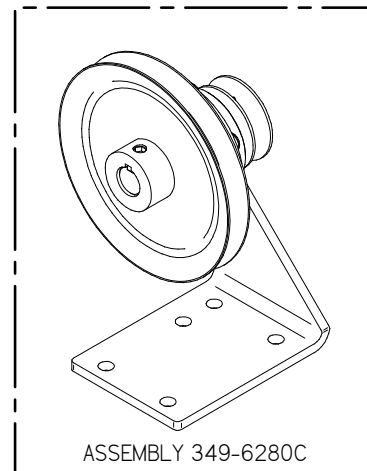

Jackshaft

Item	Part No.	Part Description	Qty.
1	349-3200	BROOM DRIVE PULLEY	1
2	349-6280	JACKSHAFT PLATE	1
3	349-6281	JACKSHAFT COLLAR	1
4	4-312	TRANS INPUT PULLEY	1
5	8-641	JACKSHAFT SHAFT	1
6	8-723B	BEARING	2
7	H-0953152	3/16" X 3/4" KEY	2
8	H-68015	SNAPRING 3/4"	2
9	H-71013	FW 1/4 ID X 5/8 OD SS	1
10	H-71063	LW 1/4" SS	7
11	H-73752	BHSCS 1/4 - 20 X 1/2" SS	1
12	H-73754	BHSCS 1/4 - 20 X 3/4" SS	6
13	H-81983	5/16" X 1/4" KURL SET SCREW	1