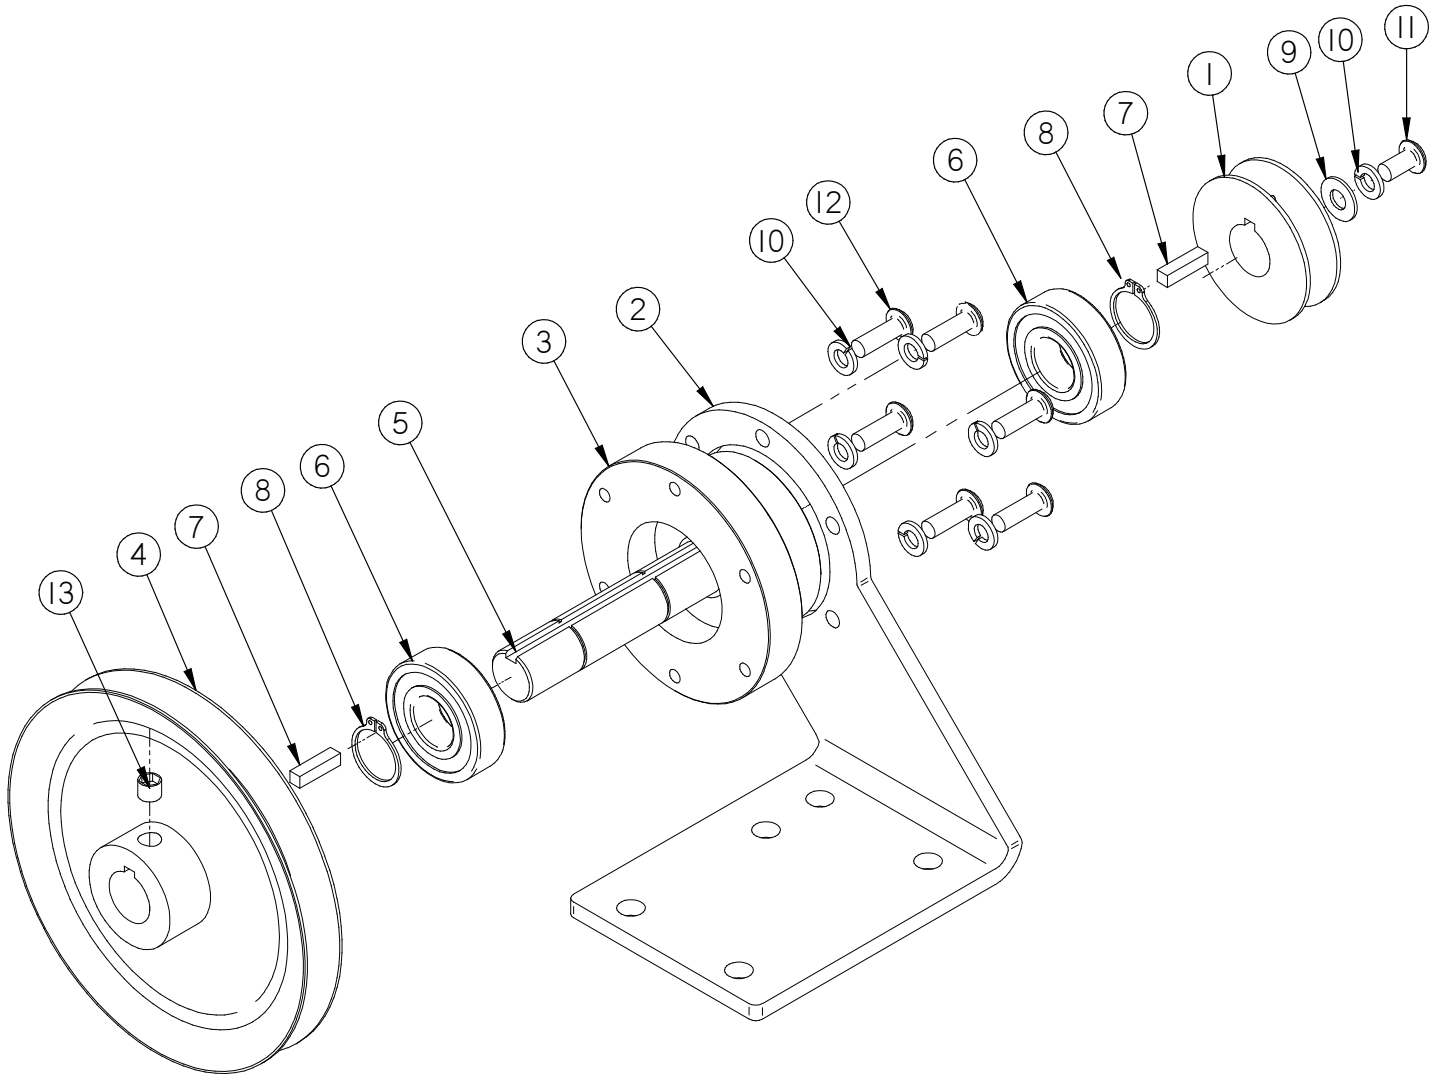

Jackshaft

Item	Part No.	Part Description	Qty.
1	349-3200	BROOM DRIVE PULLEY	1
2	349-6280	JACKSHAFT PLATE	1
3	349-6281	JACKSHAFT COLLAR	1
4	4-312	TRANS INPUT PULLEY	1
5	8-641	JACKSHAFT SHAFT	1
6	8-723B	BEARING	2
7	H-0953152	3/16" X 3/4" KEY	2
8	H-68015	SNAPRING 3/4"	2
9	H-71013	FW 1/4 ID X 5/8 OD SS	1
10	H-71063	LW 1/4" SS	7
11	H-73752	BHSCS 1/4 - 20 X 1/2" SS	1
12	H-73754	BHSCS 1/4 - 20 X 3/4" SS	6
13	H-81983	5/16" X 1/4" KURL SET SCREW	1